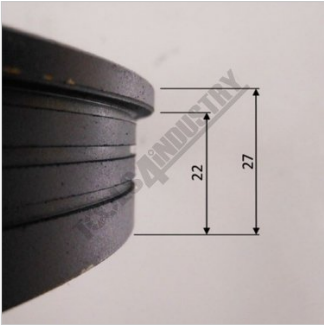

#84

DRIVE WHEEL

DIA. OVER FLANGE – 356
DIA. OF WHEEL – 349
BORE DIA. – 30
CAST IRON
5.8kg

DRIVE WHEEL #84

BK084 WHEEL OD 356
BORE 30.2

Specifications

Distance between legs

BK084