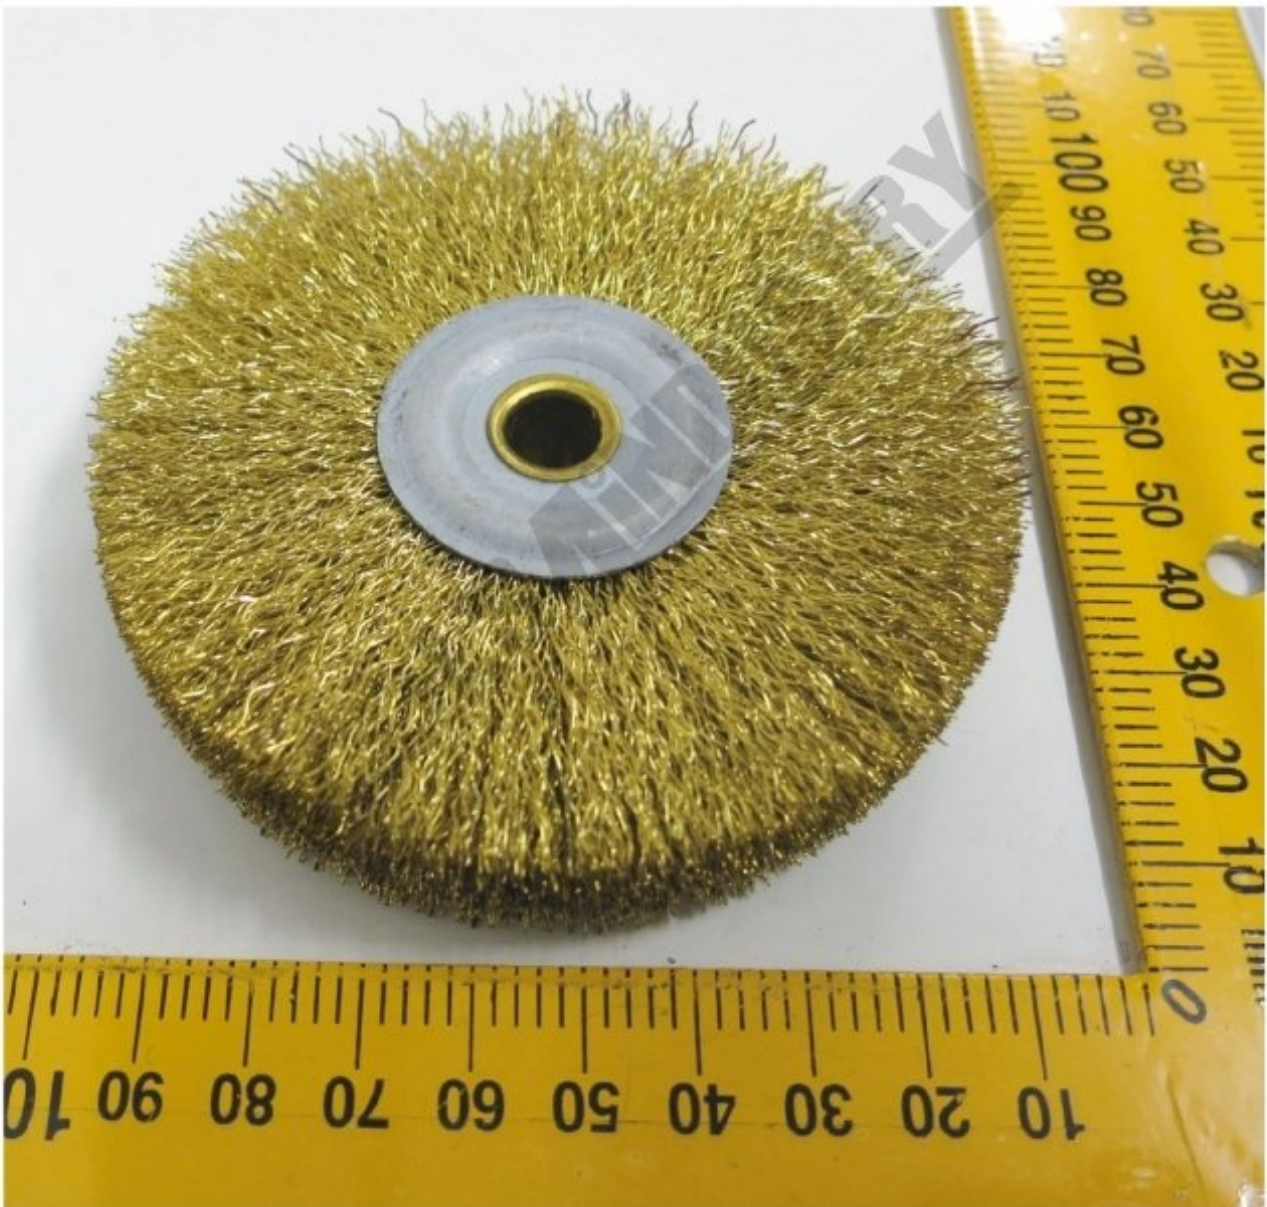

#73

WIRE BRUSH

93 x18 x 8 ID PP-58002

WIRE BRUSH #73

Specifications

Distance between legs BF152