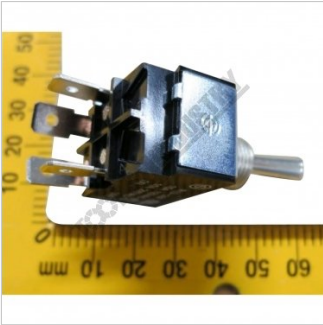

#393

TOGGLE SWITCH R13-28F

TOGGLE SWITCH R13-28F #393

1

Specifications

ORDER CODE

BB023