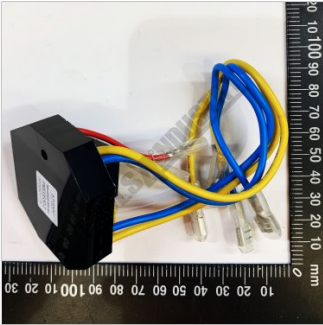

#71

EMC / RECTIFIER

PORTABLE MAGNETIC DRILL

EMC / RECTIFIER #71

Image 2

Specifications

ORDER CODE ~

Size