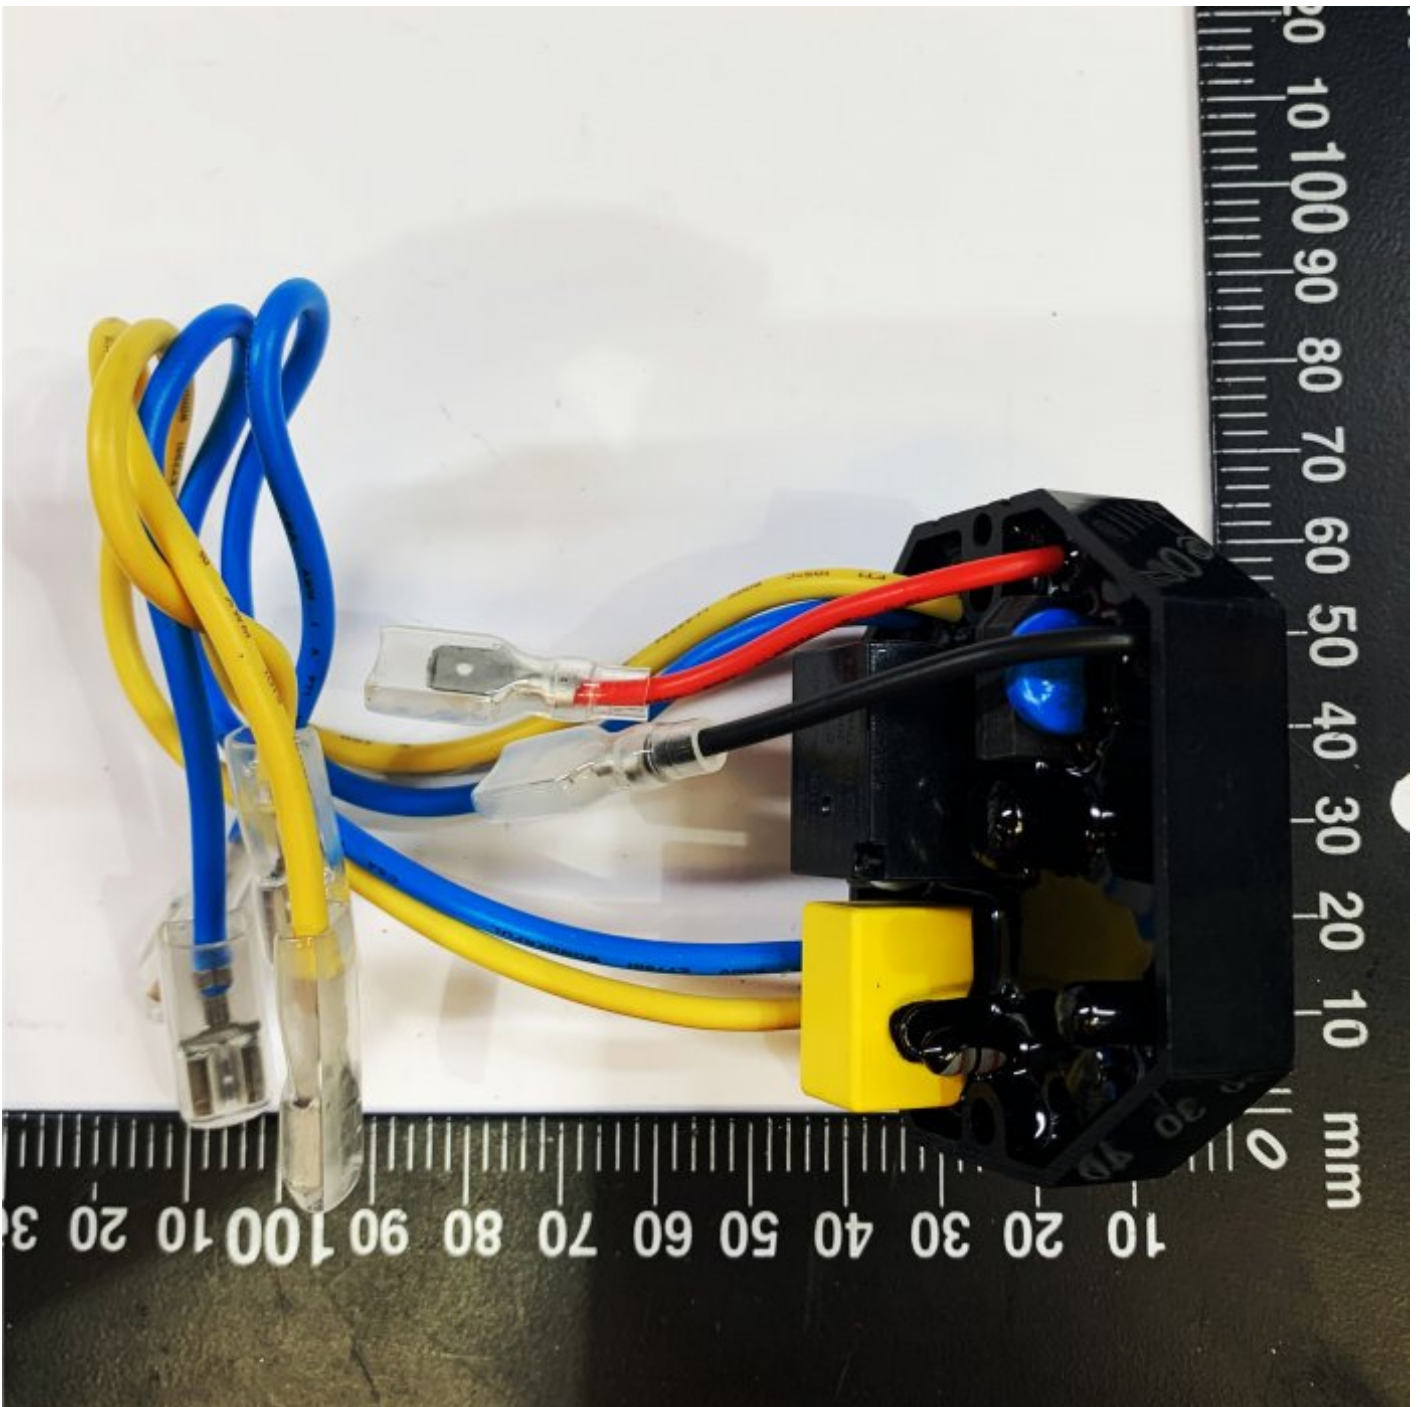

#71

EMC / RECTIFIER

PORTABLE MAGNETIC DRILL

EMC / RECTIFIER #71

Image 2

Specifications

ORDER CODE ~

Size