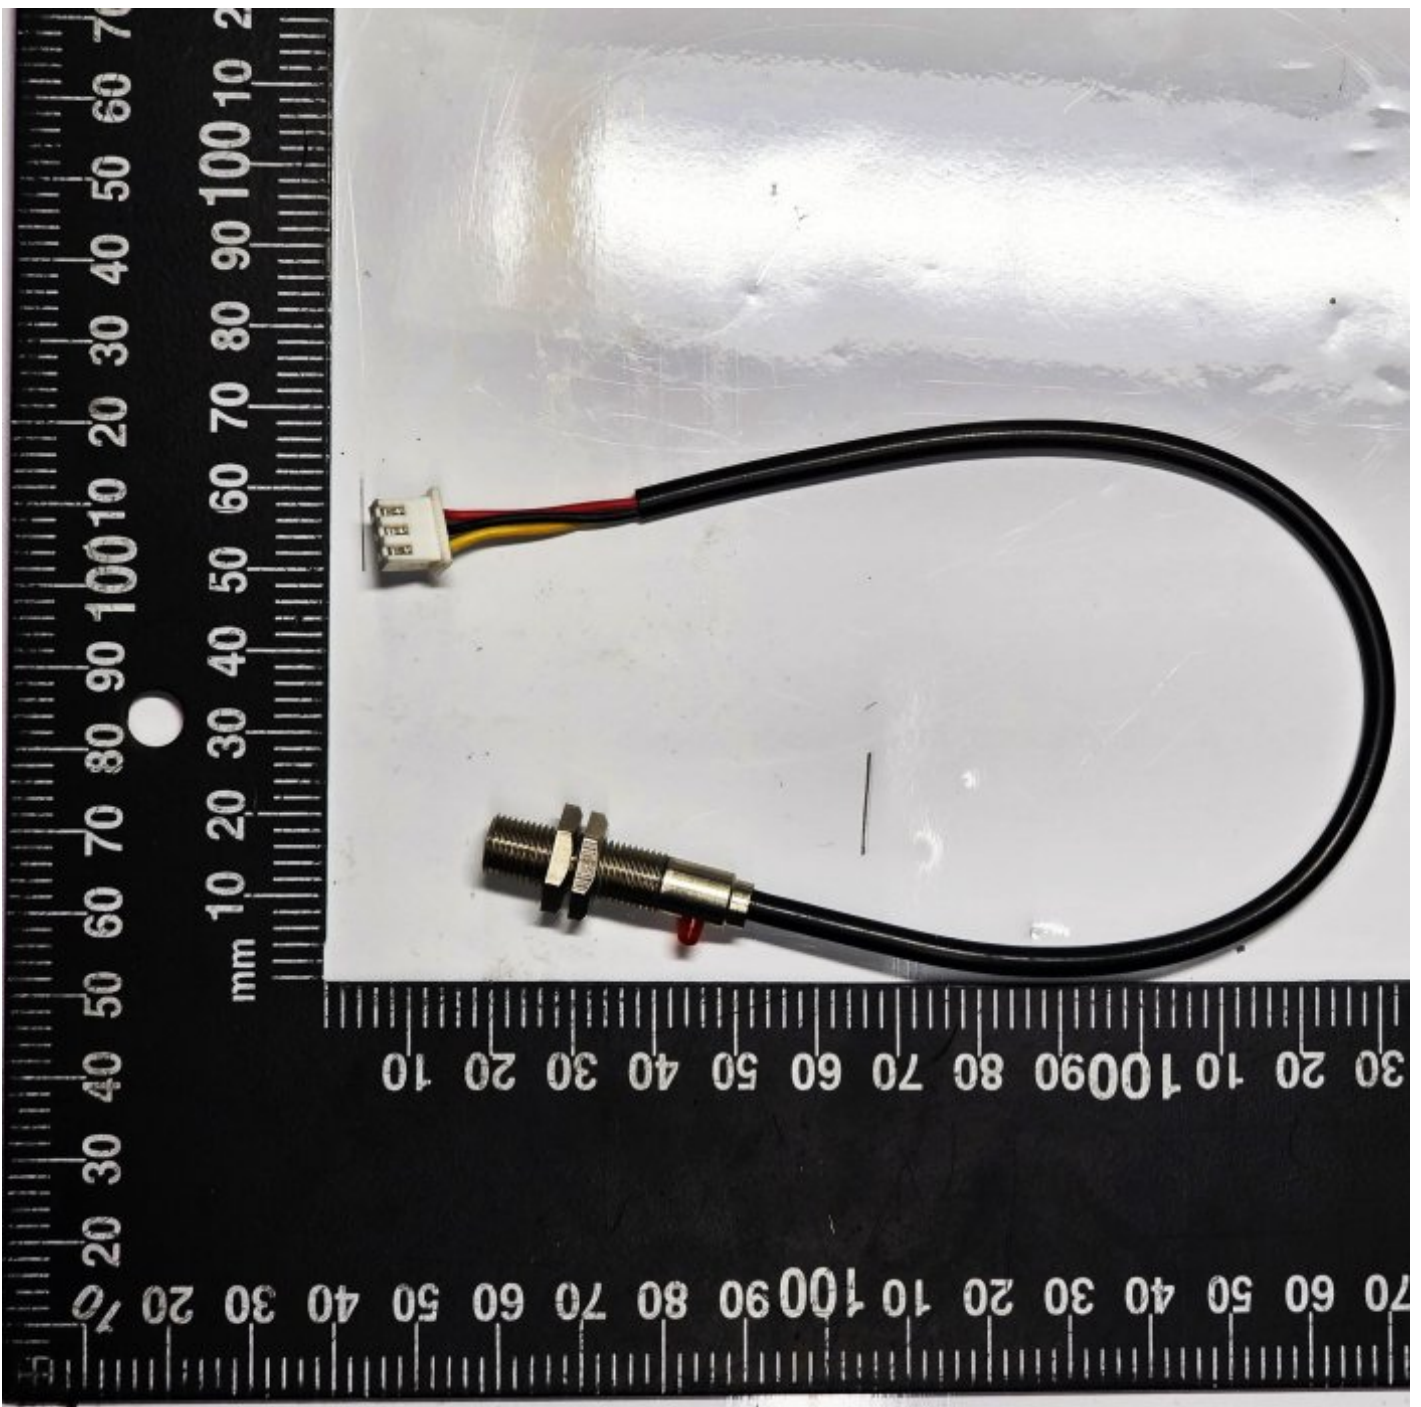

#17

SPEED SENSOR (ROTATION)

#03338120279

SPEED SENSOR (ROTATION) #17