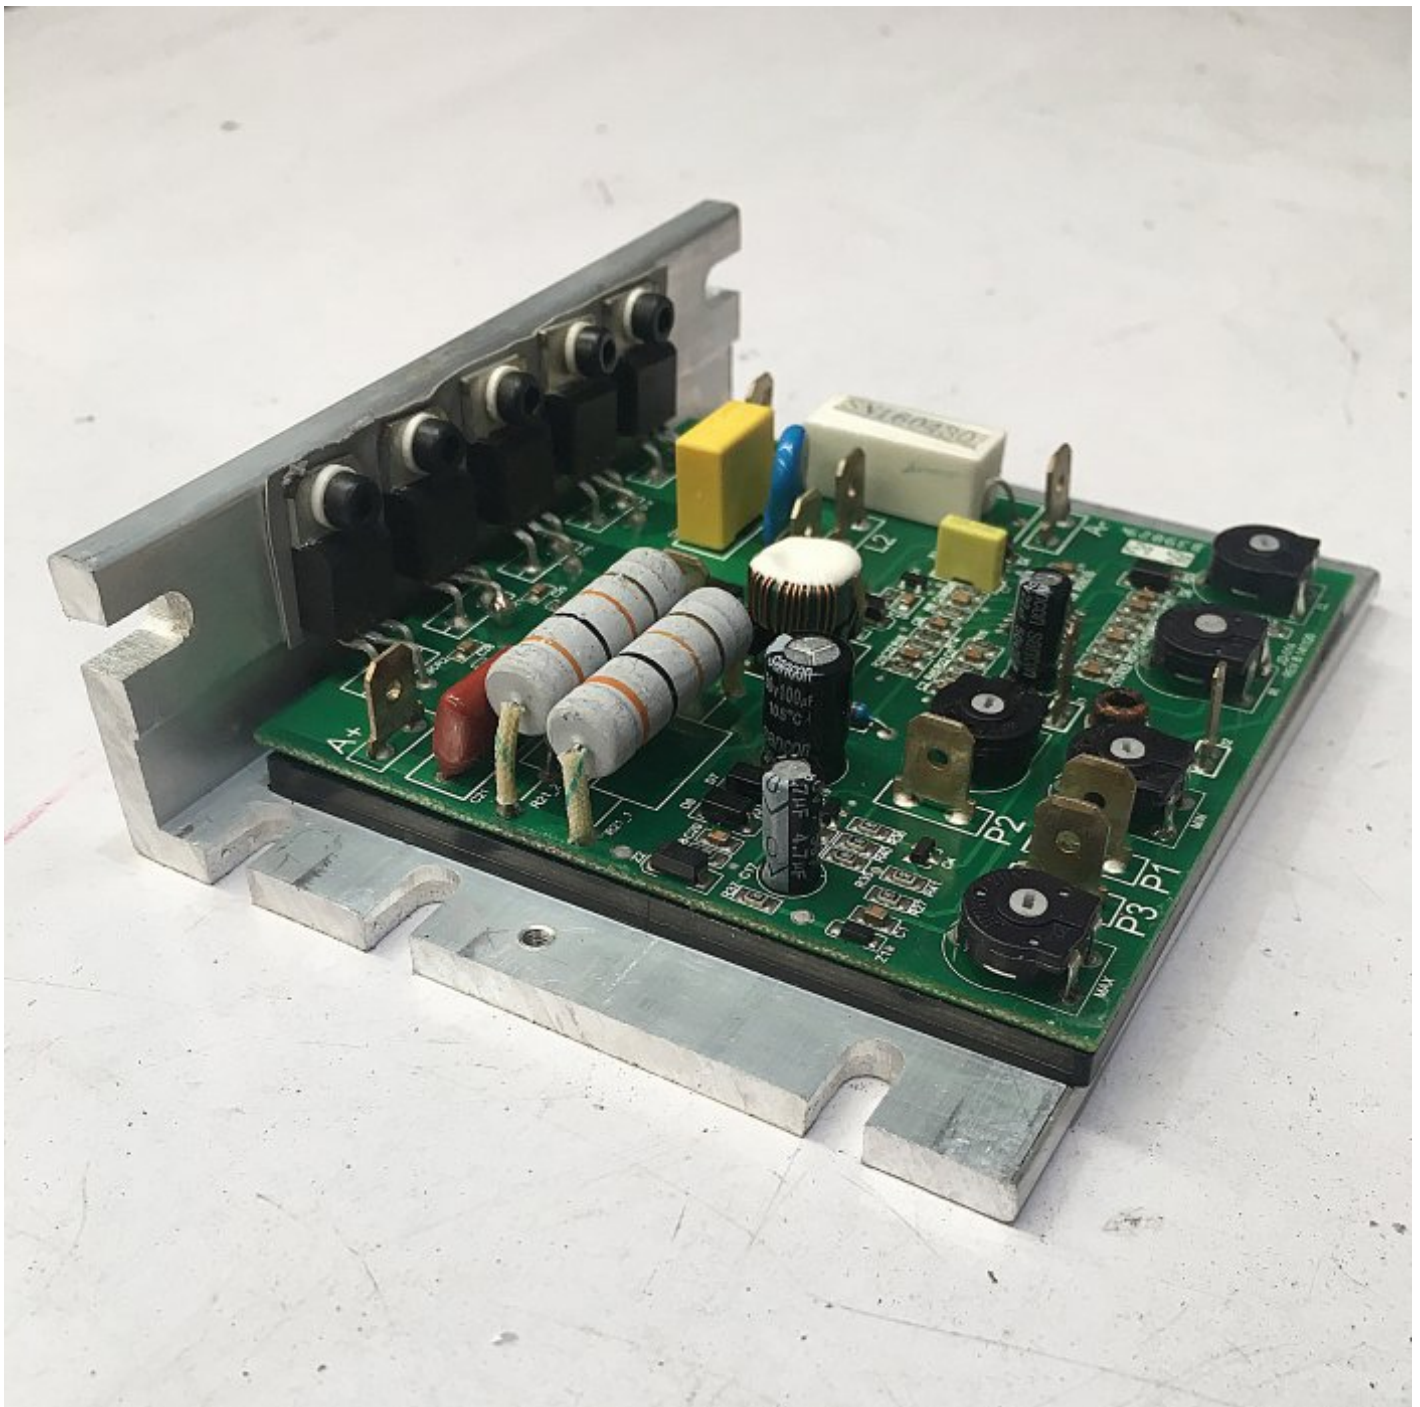

#21

MOTOR CONTROLLER

#03021303201 - BRUSHED

MOTOR CONTROLLER #21

Top View

Rear View