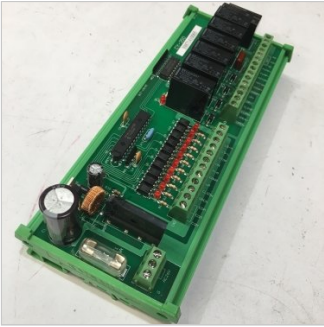

#T16
MAIN PC BOARD
WITH SURGE PROTECTION

MAIN PC BOARD #T16

Specifications

ORDER CODE ~
Size