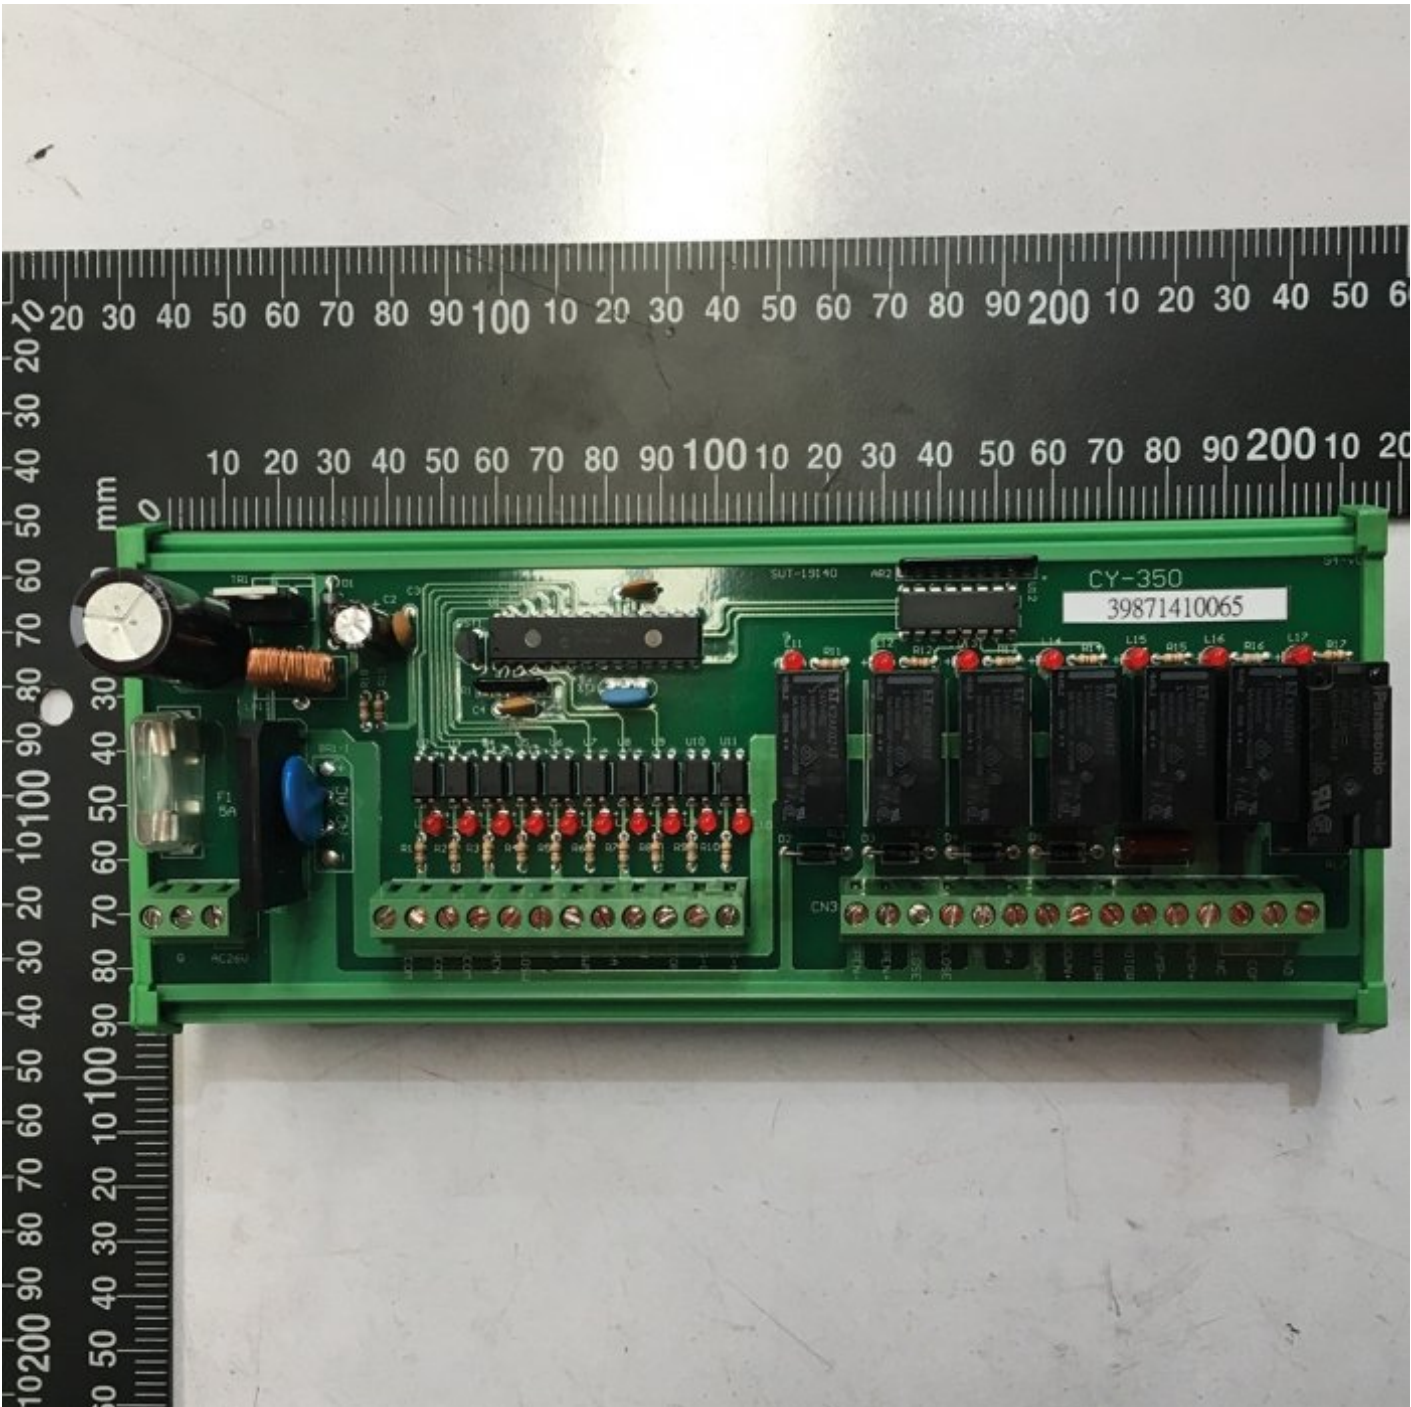

#T16
MAIN PC BOARD
WITH SURGE PROTECTION

MAIN PC BOARD #T16

Specifications

ORDER CODE ~
Size