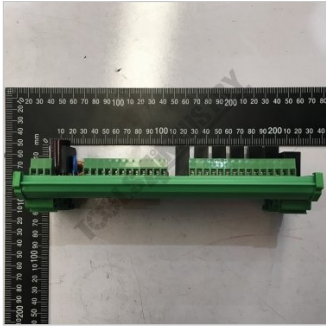

#T16
MAIN PC BOARD
WITH SURGE PROTECTION

MAIN PC BOARD #T16

Specifications

ORDER CODE ~
Size