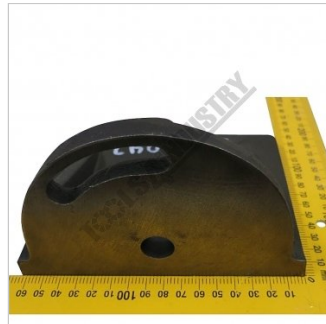

#42

VICE JAW BRACKET

196208

VICE JAW BRACKET #42

5BF0042 VISE JAW BRKT
42 196208.2

5BF0042 VISE JAW BRKT
42 196208.3

Specifications

Distance between legs