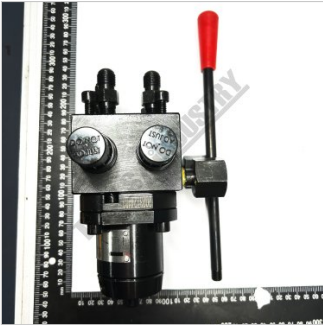

#

VALVE CONTROL ASSEMBLY

VALVE CONTROL ASSEMBLY #

4PR8990A

4PR8990B

Specifications

ORDER CODE

~