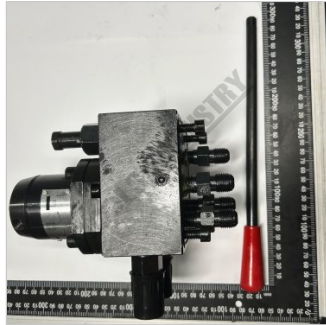

#

VALVE CONTROL ASSEMBLY

VALVE CONTROL ASSEMBLY #

4PR8990A

4PR8990B

Specifications

ORDER CODE

~