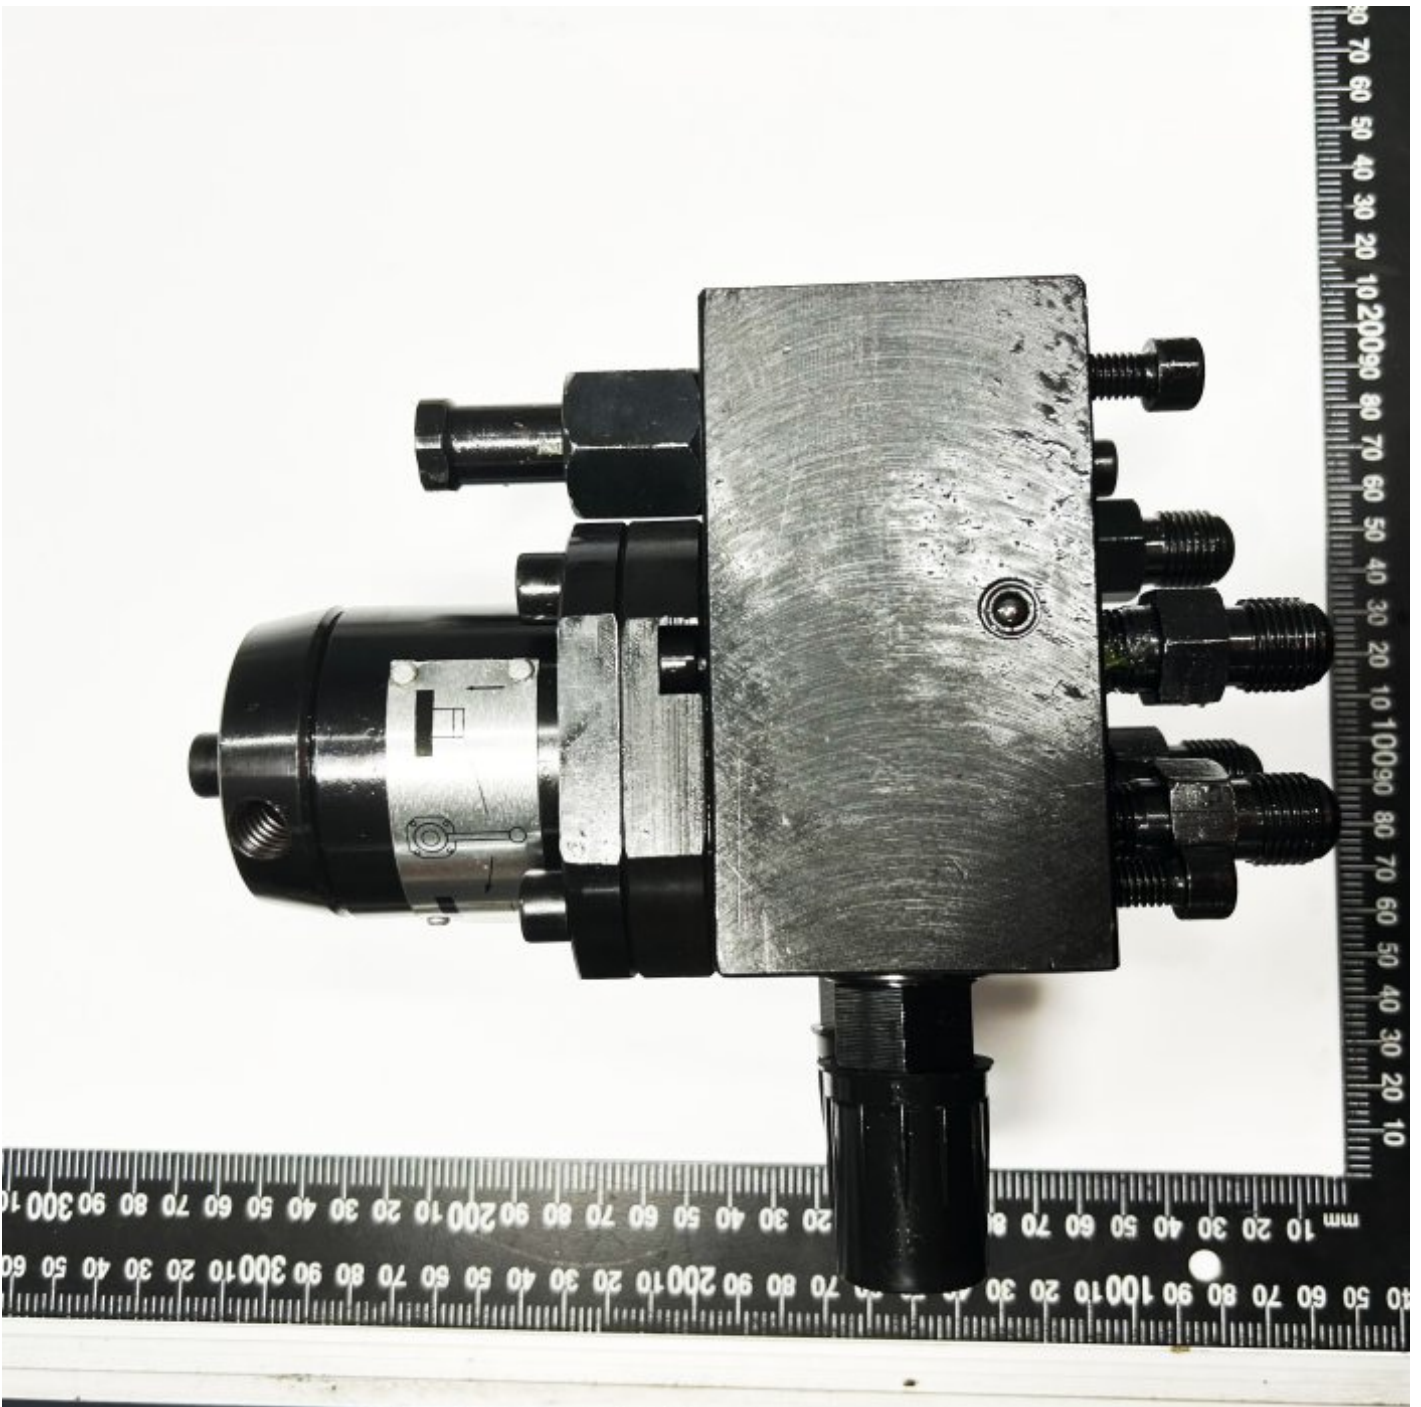

#

VALVE CONTROL ASSEMBLY

VALVE CONTROL ASSEMBLY #

4PR8990A

4PR8990B

Specifications

ORDER CODE

~