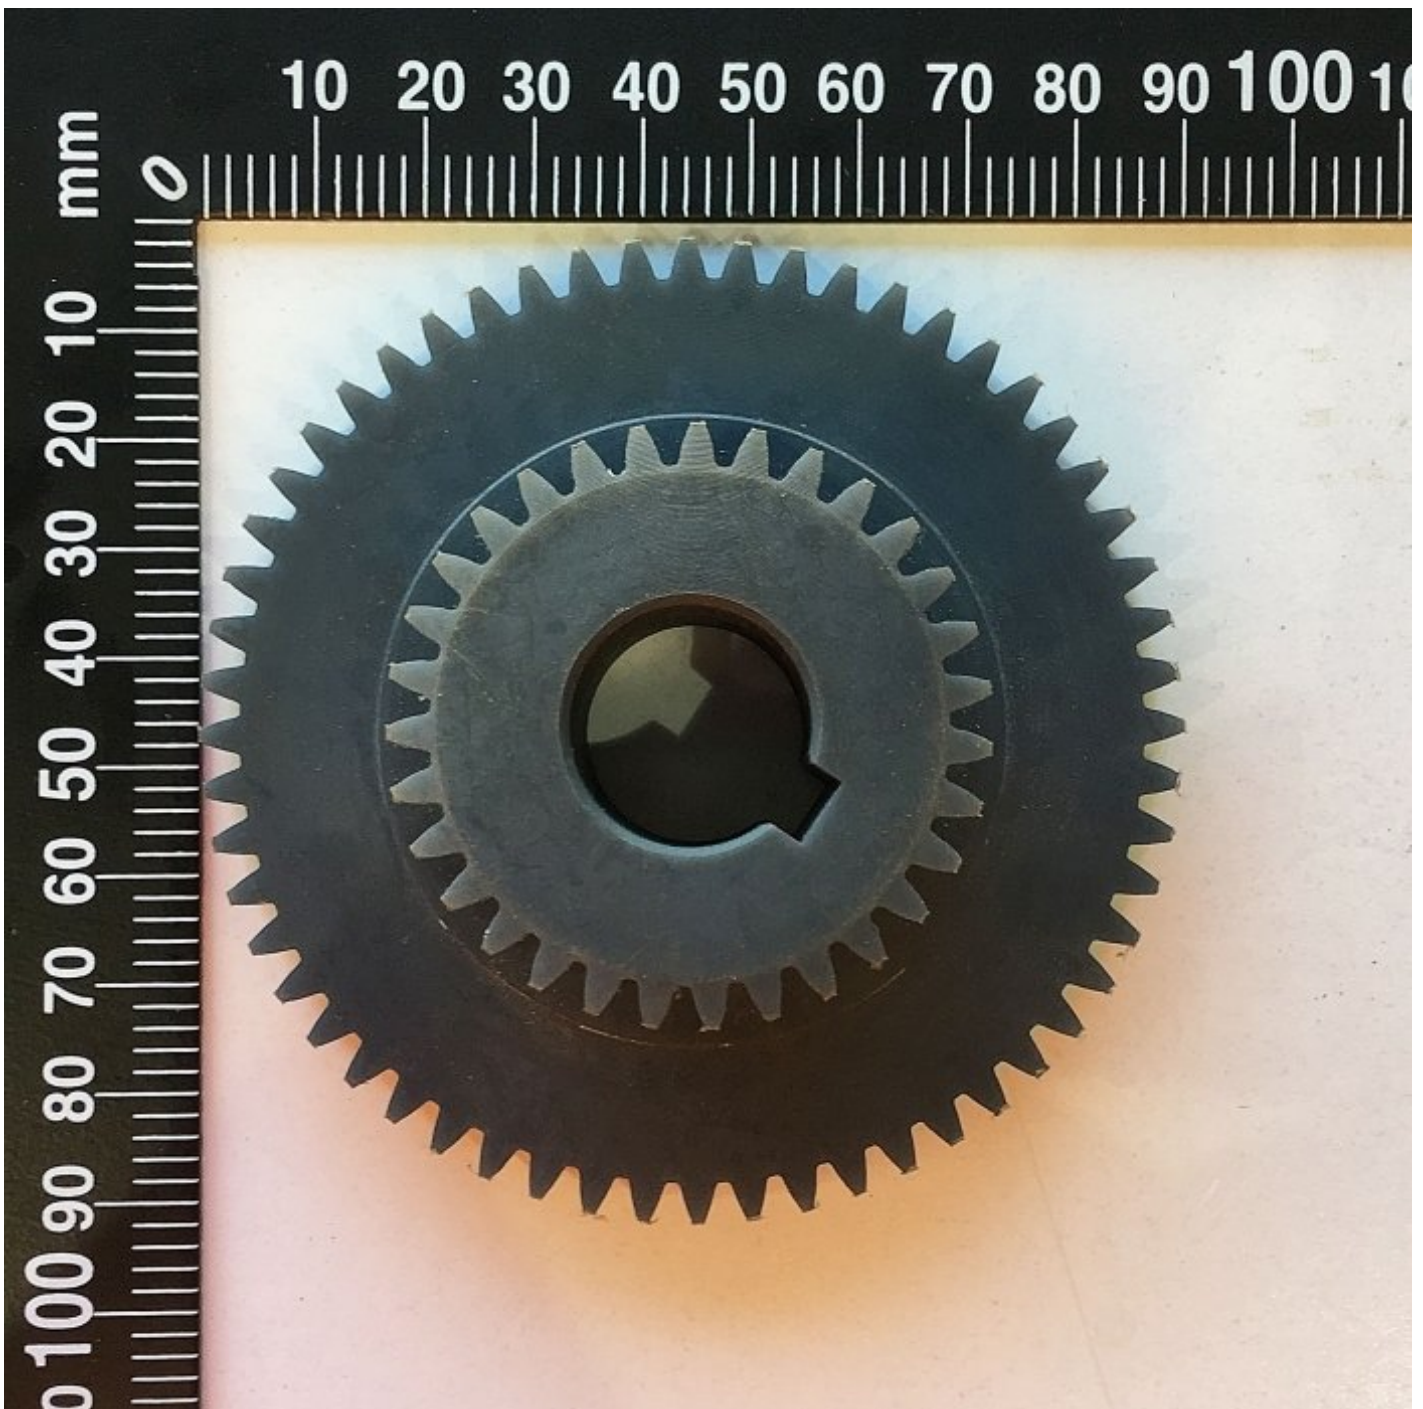

#212

GEAR (NYLON) 31/56T

**GEAR (NYLON) 31/56T #212**