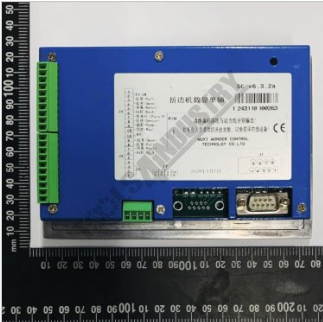

NC-89 CONTROL UNIT

NC-89 CONTROL UNIT #

2ND

Specifications

ORDER CODE ~