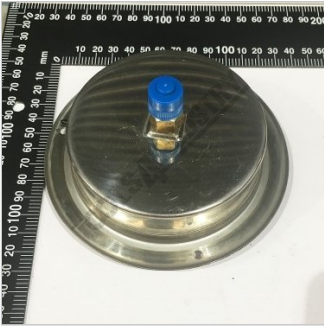

#

OIL PRESSURE GAUGE 120MM

REAR ENTRY 40MPA

OIL PRESSURE GAUGE 120MM #

Rear View