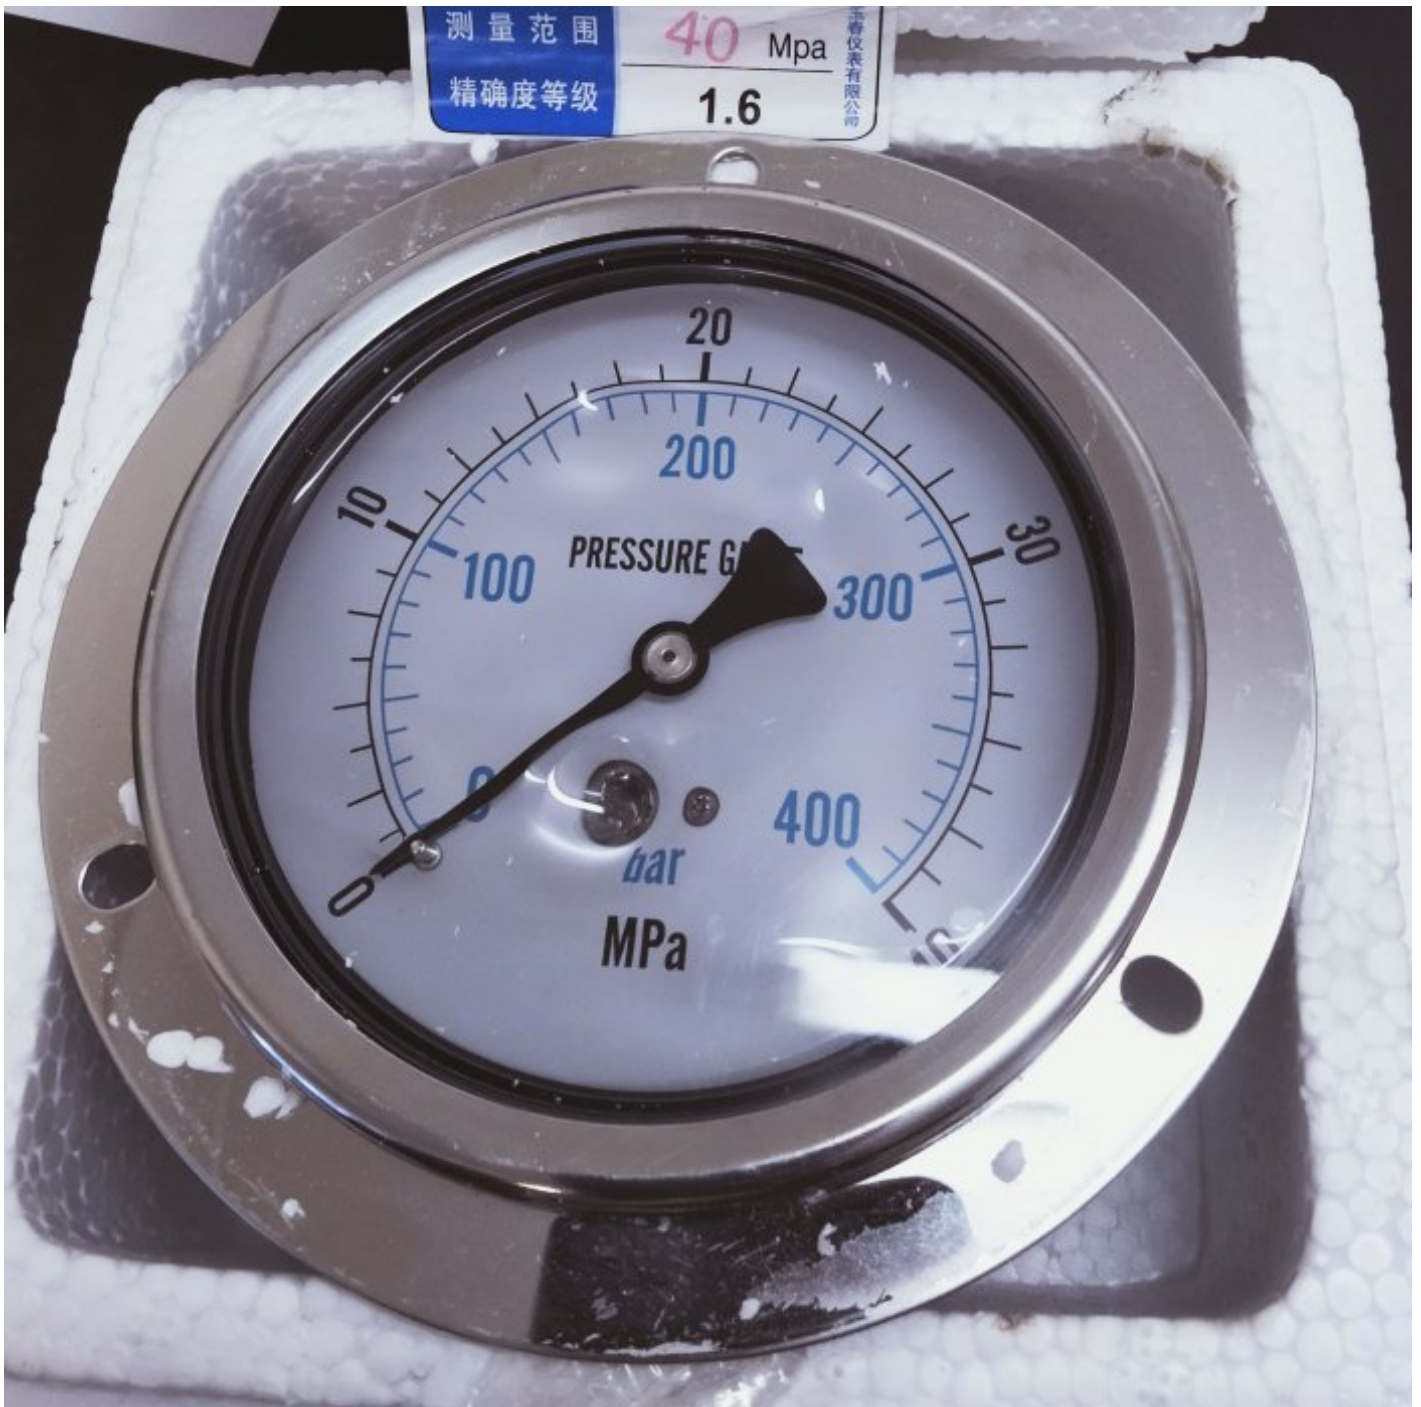

#

OIL PRESSURE GAUGE 120MM

REAR ENTRY 40MPA

OIL PRESSURE GAUGE 120MM #

Rear View