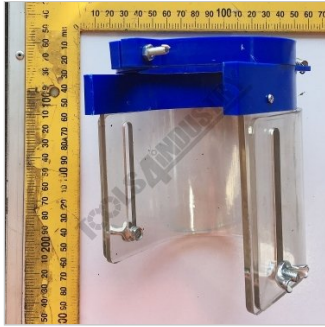

HAFCO-METALMASTER #112

CHUCK GUARD 75MM

HAFCO-METALMASTER CHUCK GUARD 75MM #112

Top View

Rear View