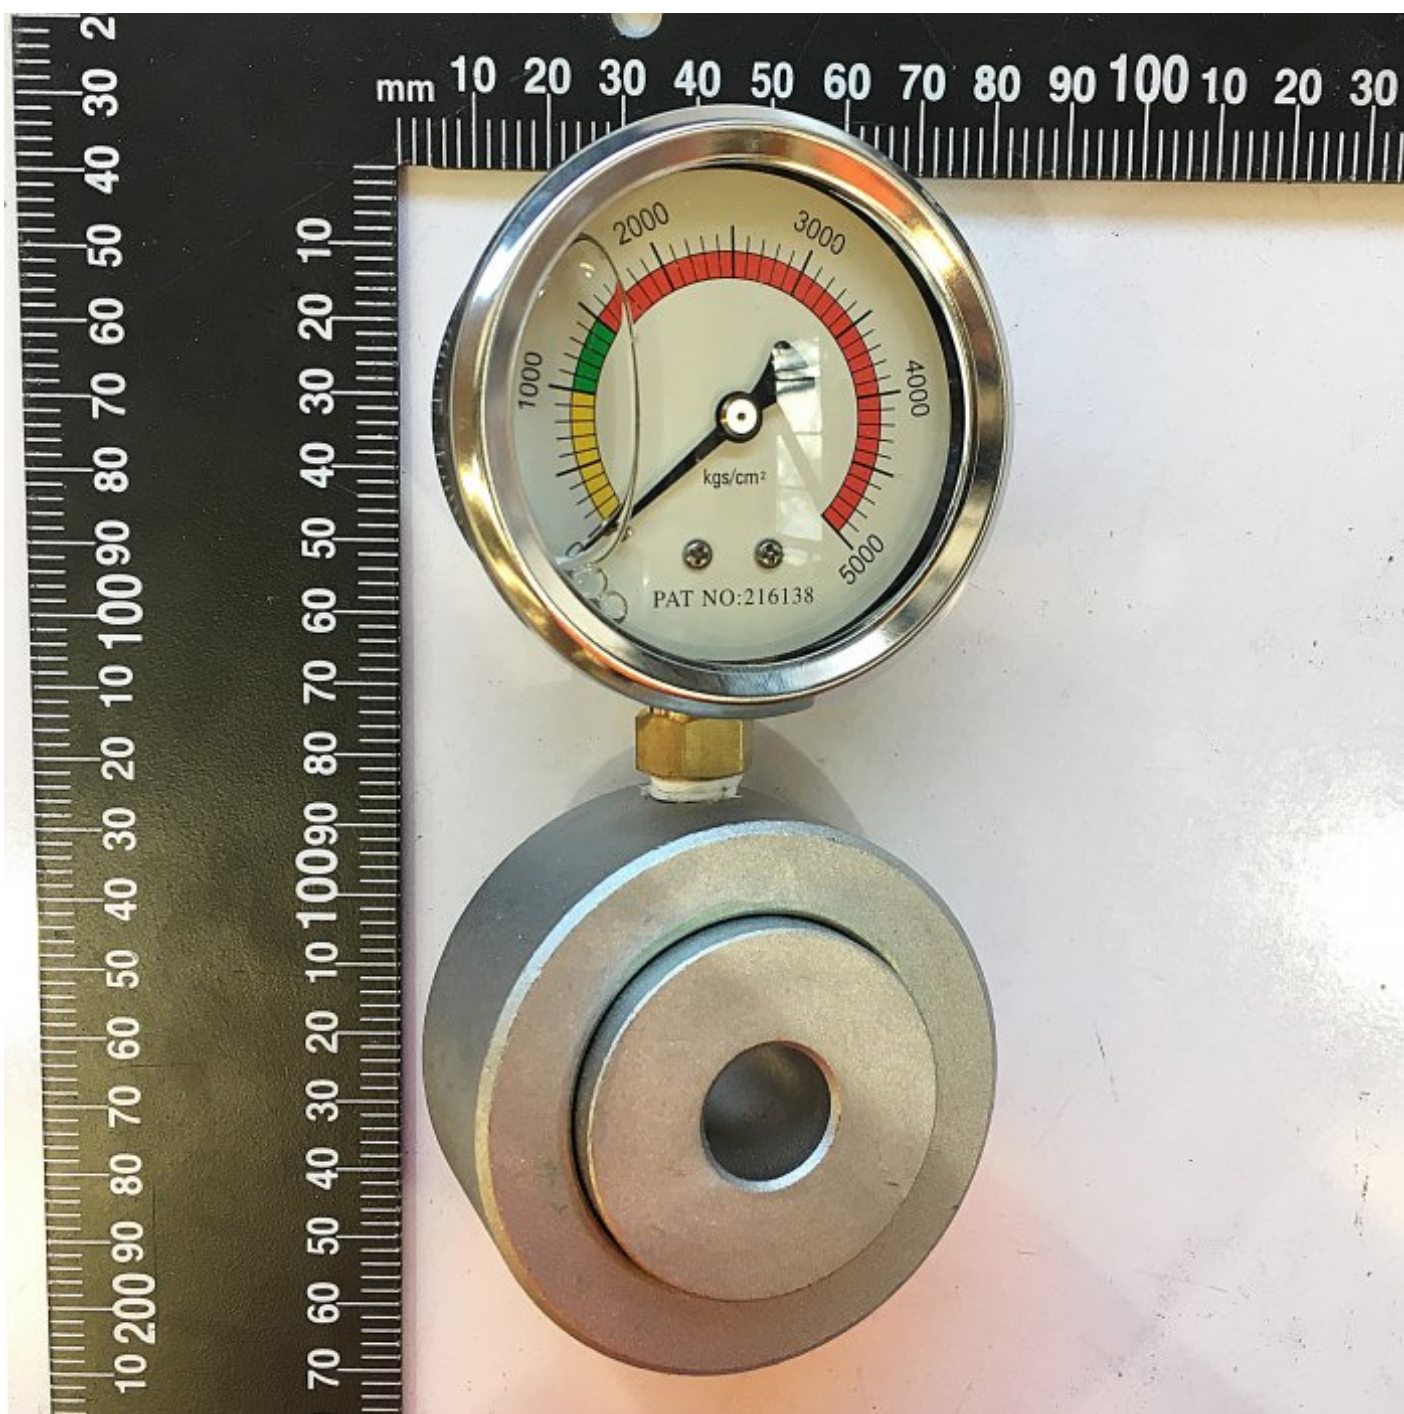

#105

BLADE TENSION GAUGE

BLADE TENSION GAUGE #105

Side View

Rear View