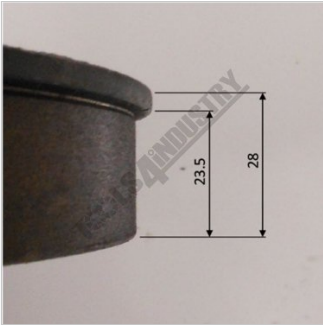

#47

WHEEL IDLER

WHEEL IDLER #47

4BM0047 WHEEL OD 305
BORE 55 1

Specifications

Distance between legs 4BM0047