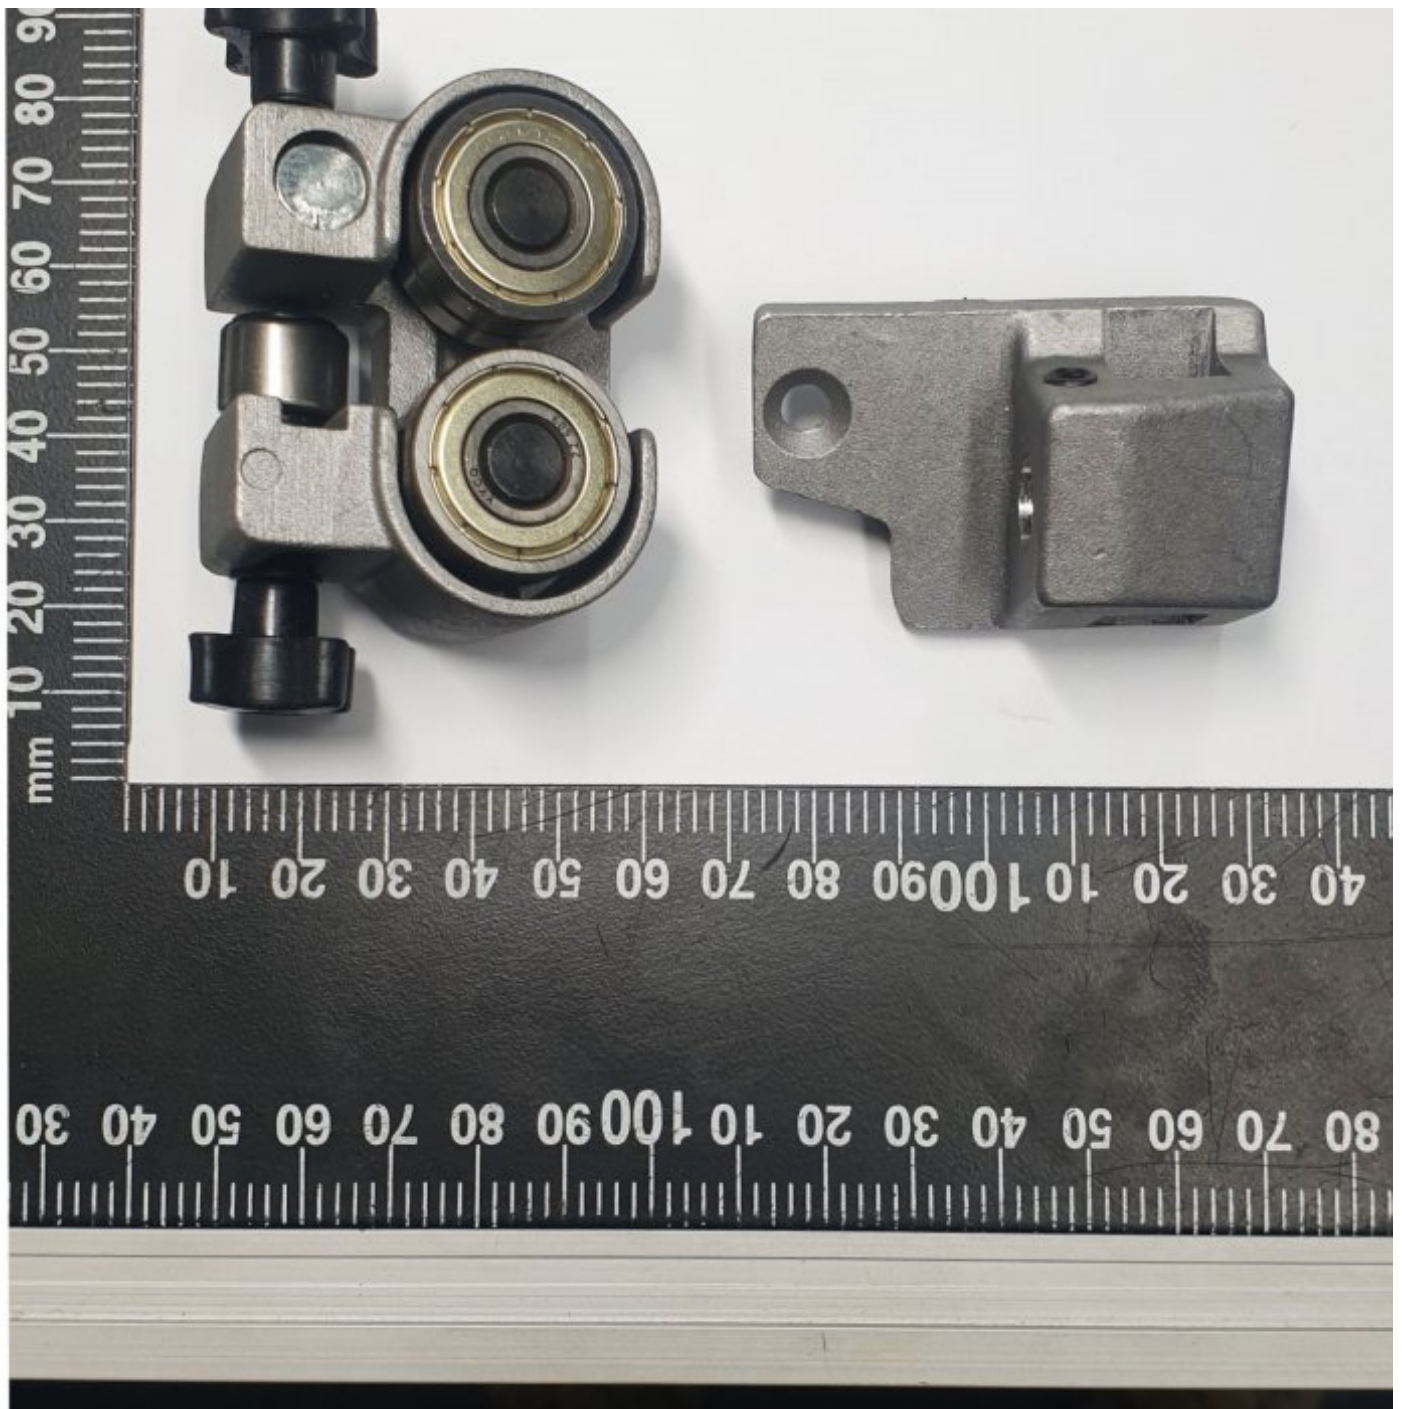

HAFCO-WOODMASTER #108~123

UPPER GUIDE ASSY

HAFCO-WOODMASTER UPPER GUIDE ASSY #108~123