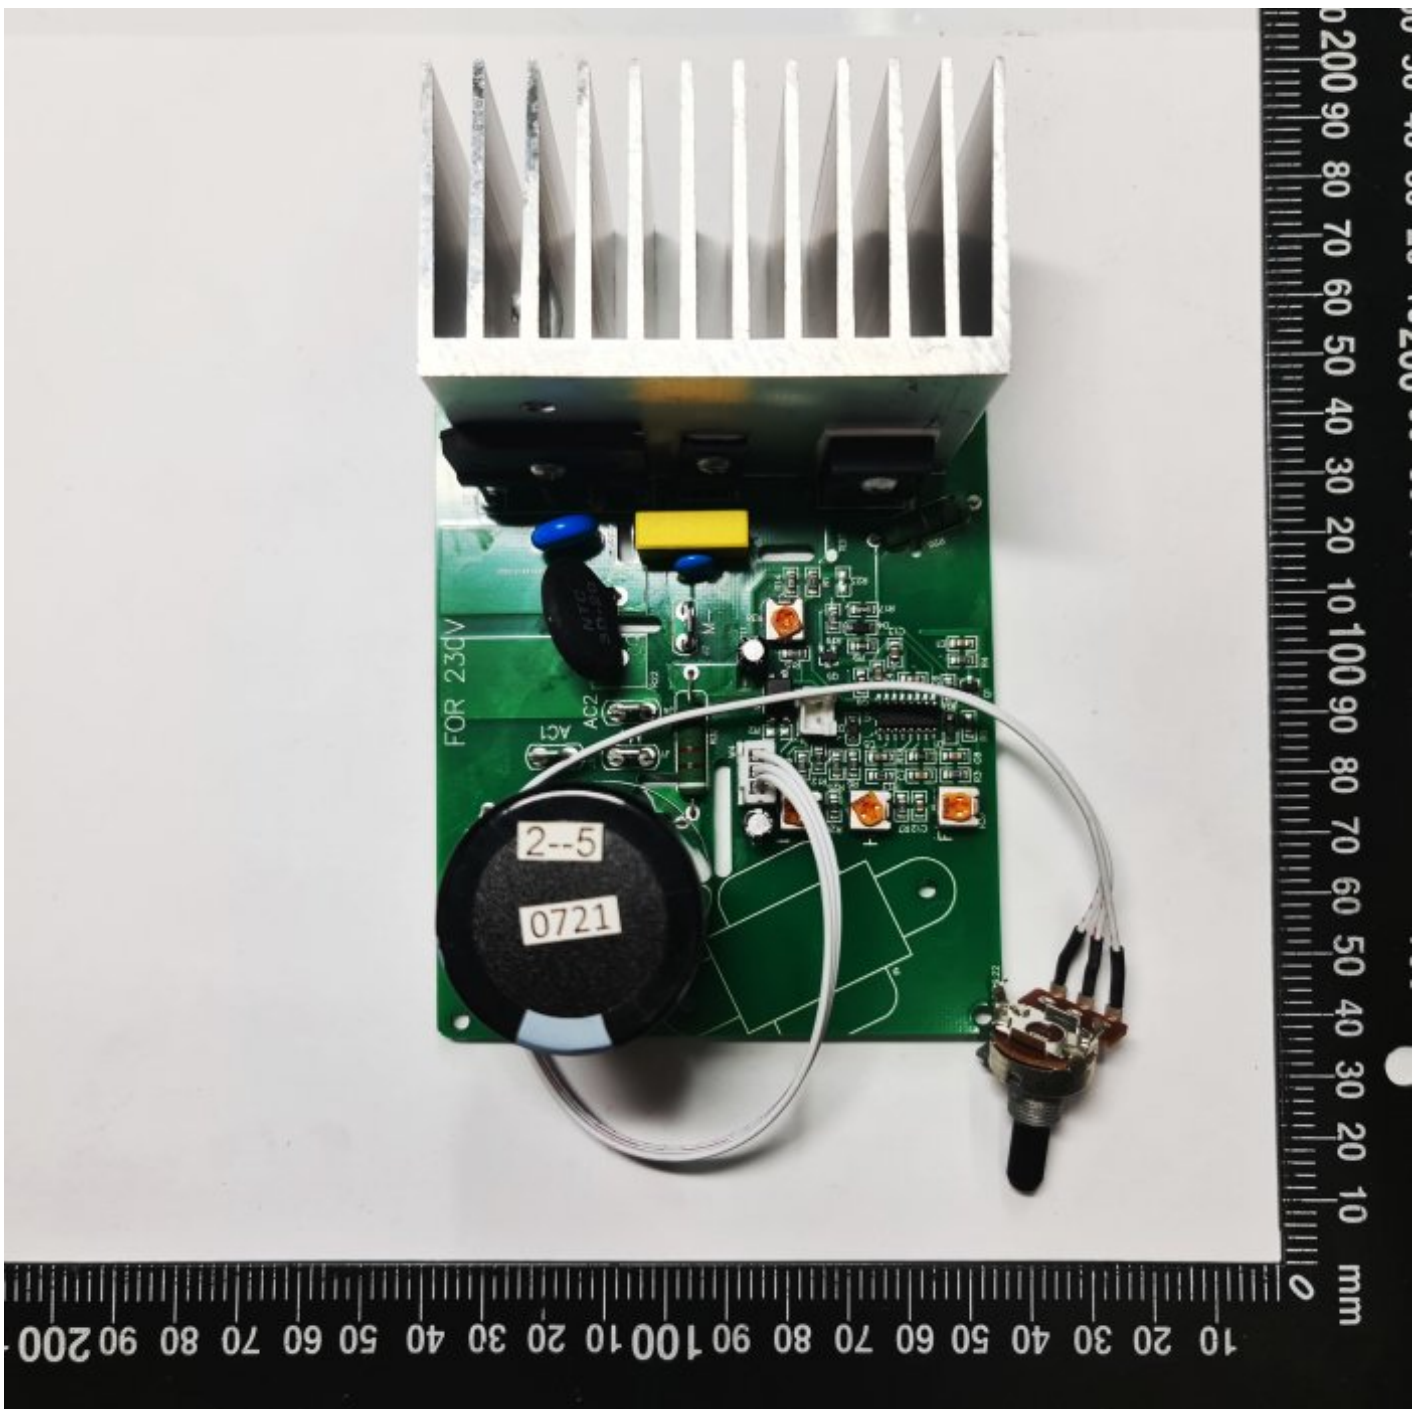

**HAFCO-WOODMASTER #88**

**CONTROLLER BOARD**

**REAR WITH SPEED POT**

**HAFCO-WOODMASTER CONTROLLER BOARD #88**