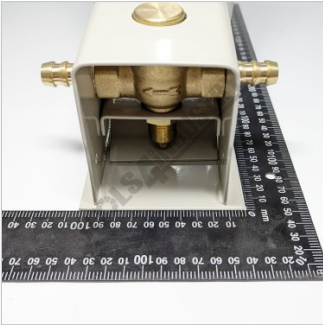

#11

FOOT PEDAL COMPLETE

3/8

FOOT PEDAL COMPLETE #11

Back View

Specifications

ORDER CODE	3SC0011
Type	Foot Pedal Complete
Size	~
Suits Models	~