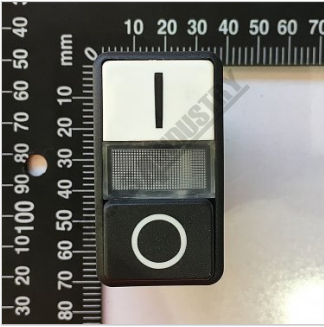

#13

ON-OFF PUSH SWITCH

#03338120S1.3

ON-OFF PUSH SWITCH #13

Top View

Side View