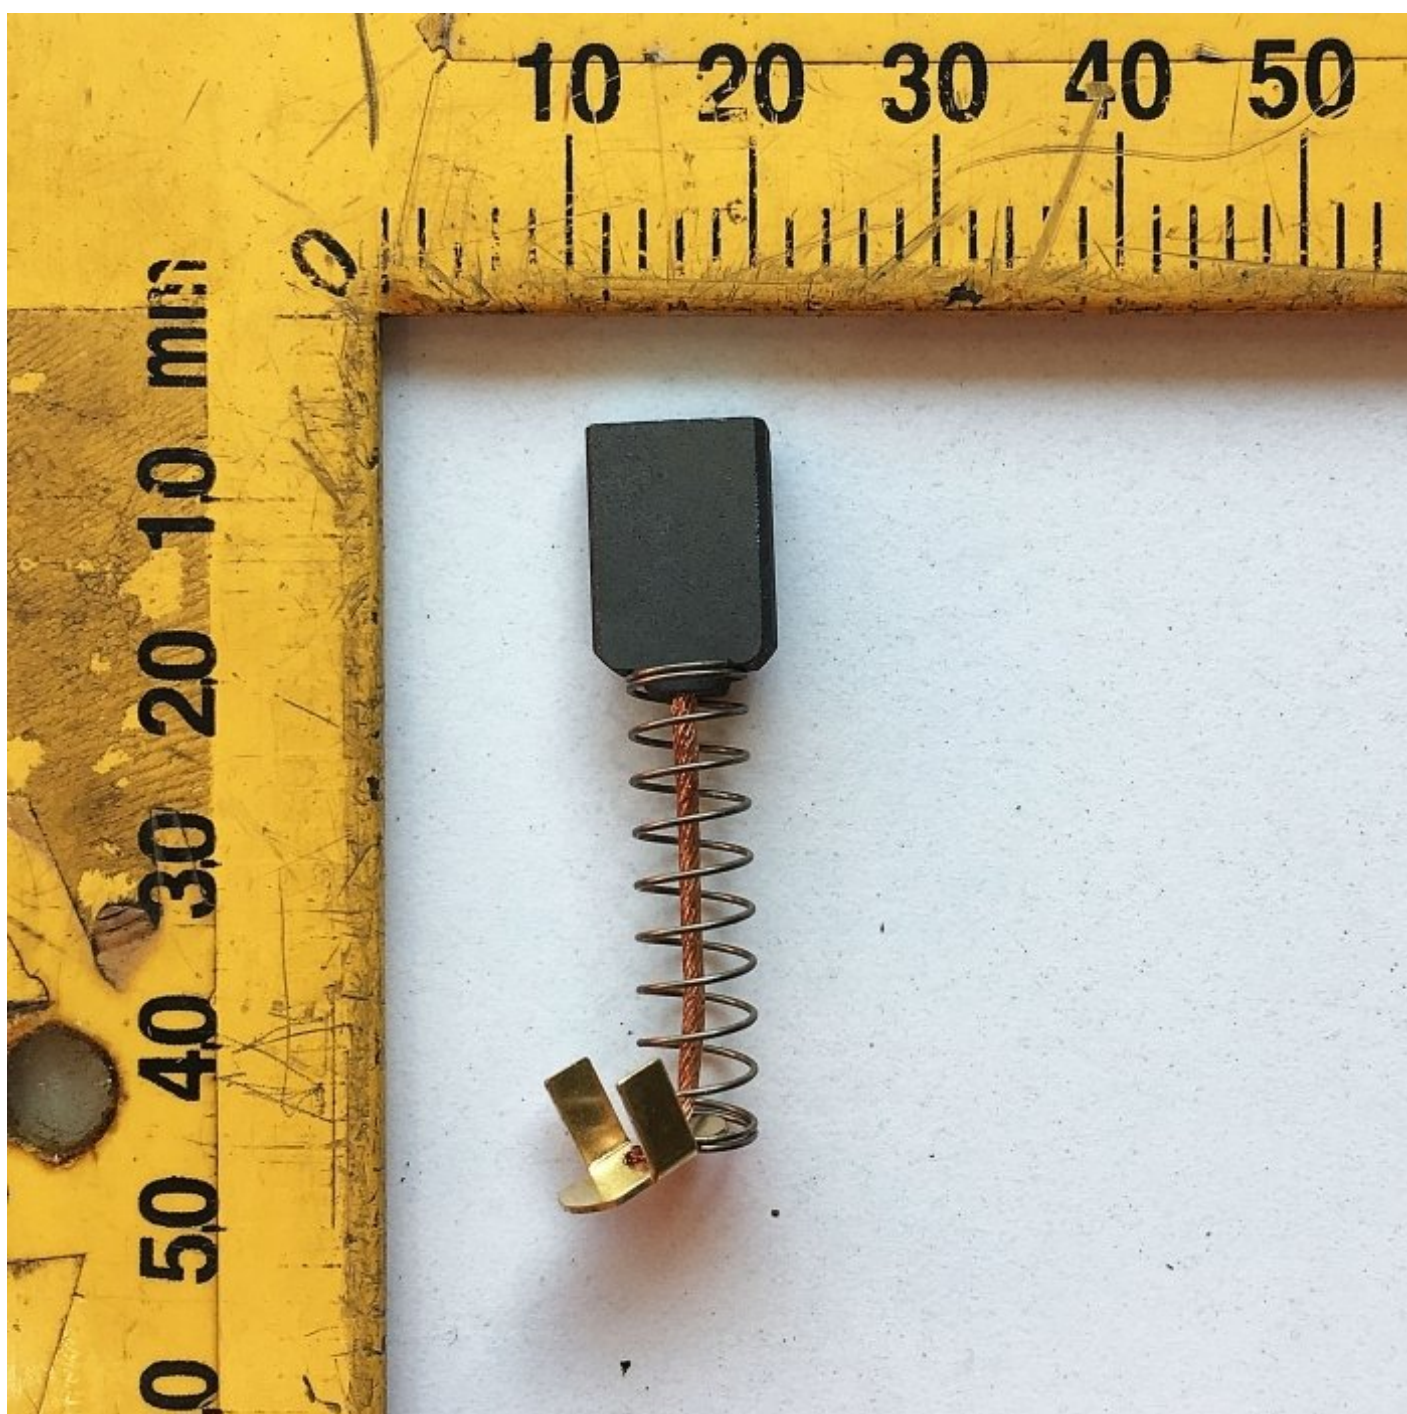

#994

CARBON BRUSH FOR MOTOR

PKT 1 03338120994 14x10x4mm

CARBON BRUSH FOR MOTOR #994