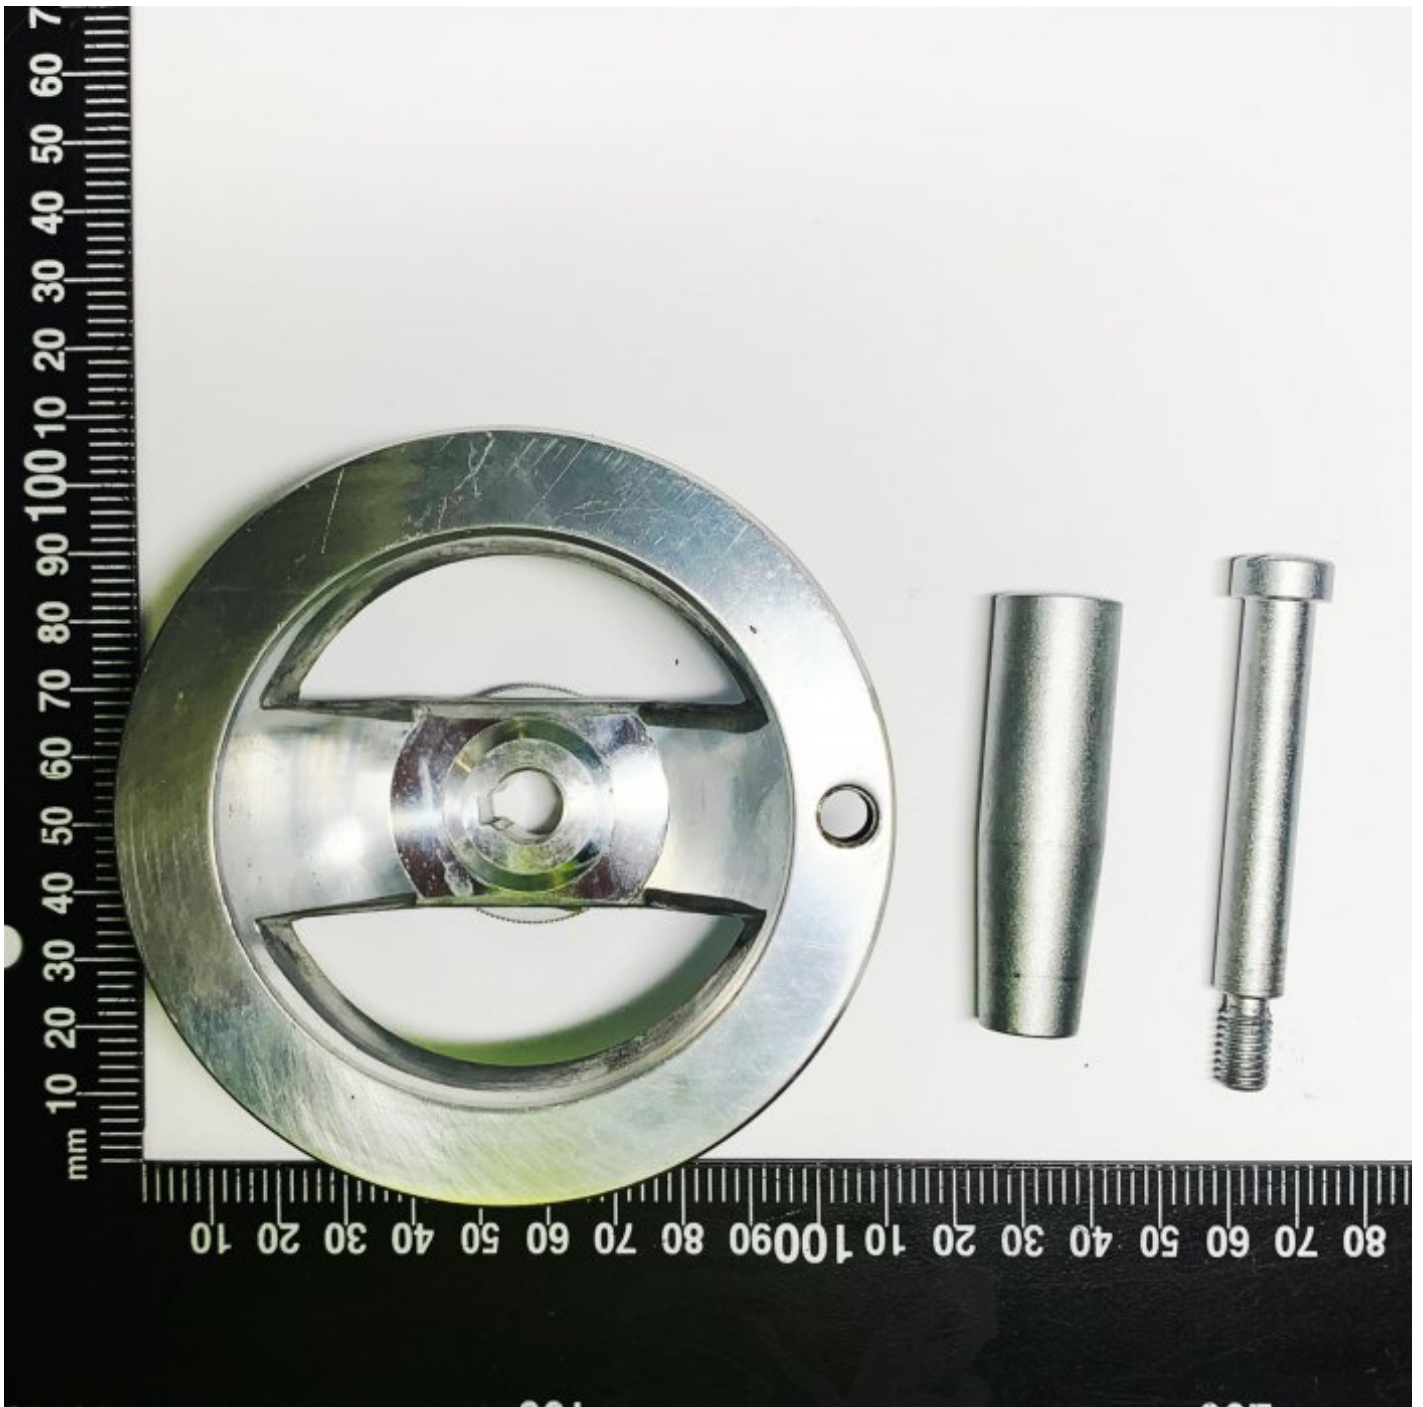

#57.1~59

**HANDLE ASSY**

(X-Y AXIS) 0333812057

**HANDLE ASSY #57.1~59**

Image 2

Image 3

Image 4