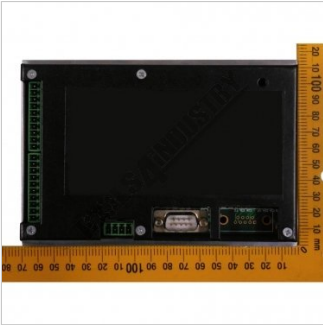

#37

NC-89 CONTROLLER

NC-10 OR NC-89

NC-89 CONTROLLER #37

3HR8500 DISPLAY-
KEYPAD (NC10 OR NC89)

Specifications

ORDER CODE 3HR8500