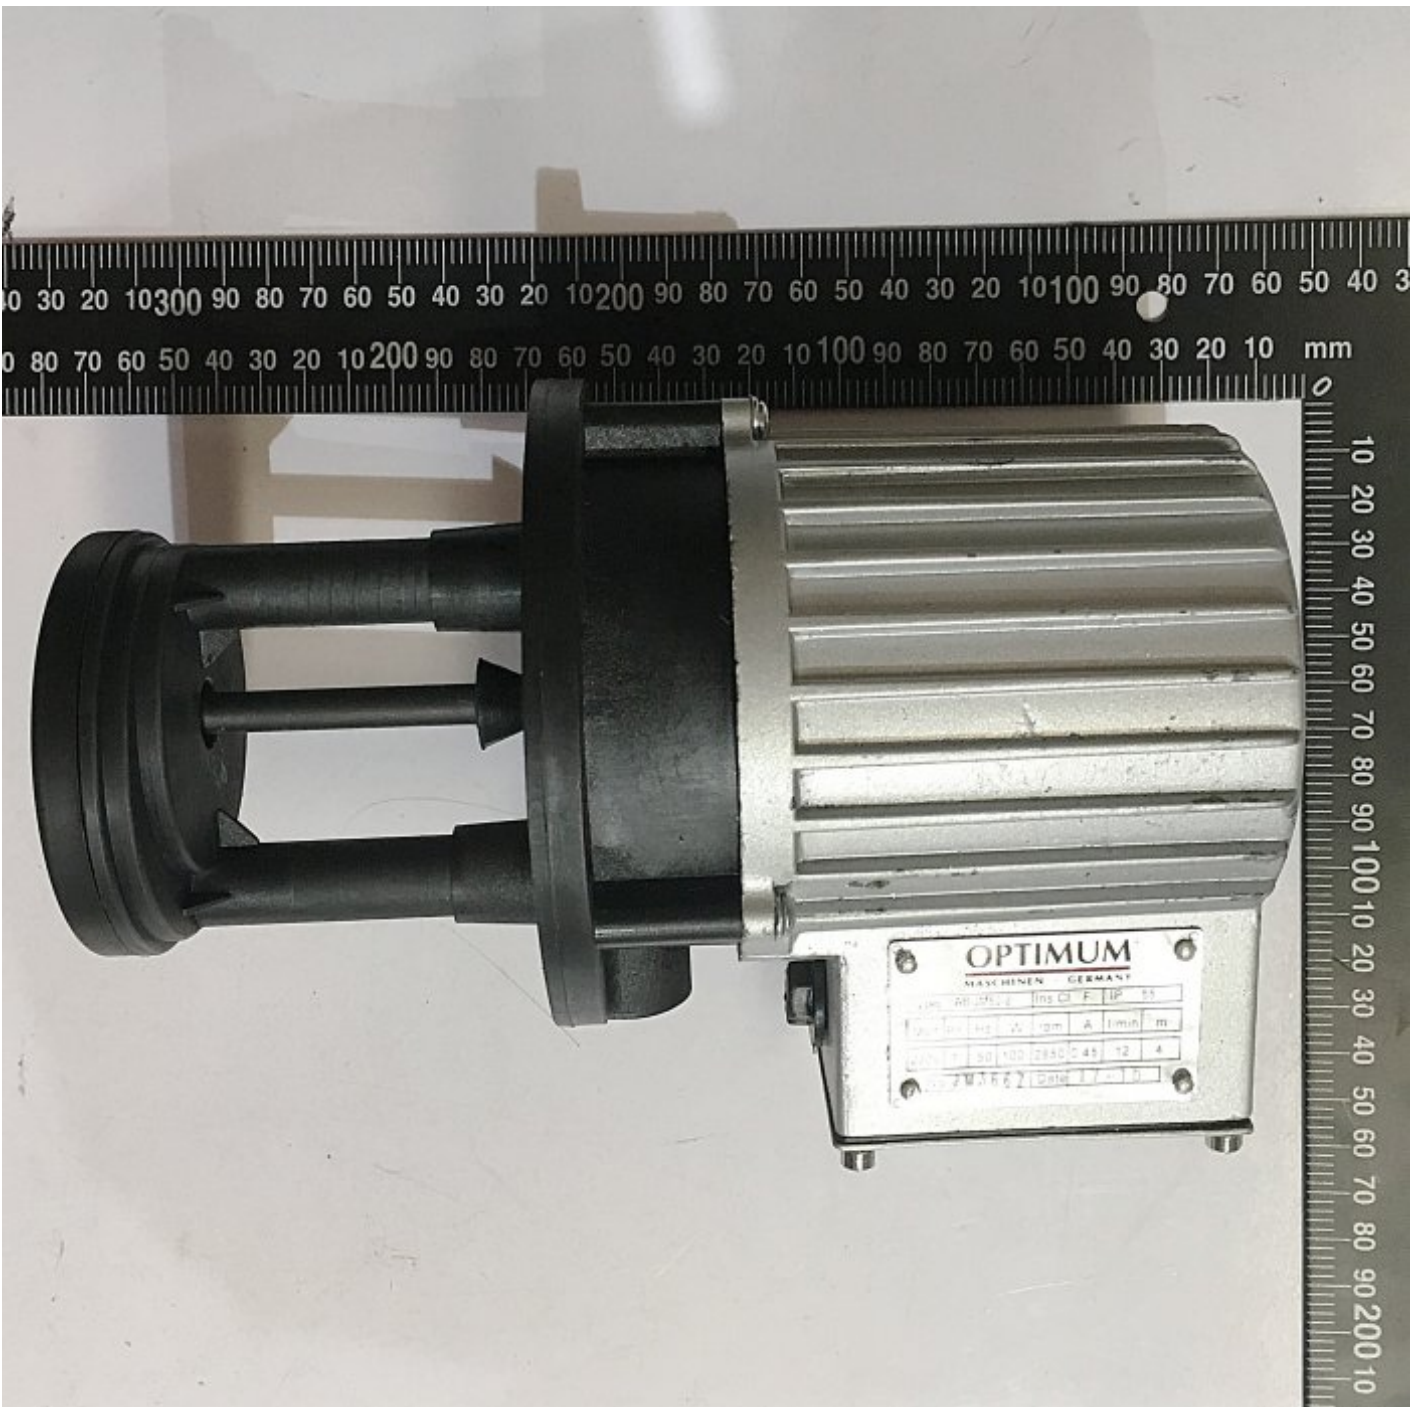

#199

COOLANT PUMP 240V 2850RPM

YDB-12TH

COOLANT PUMP 240V 2850RPM #199

Specifications

ORDER CODE	3DA0199
MODEL	~
Type	~
Tank Capacity (Litre)	~
Discharge at 1 metre Lift (L/min)	~
Length (L) (mm)	~
Submerge Depth (L1) (mm)	~
4 Mount Holes (PCD) (mm)	~
Threaded Outlet (BSPT)	~
A (mm)	~
B (mm)	~
C (mm)	~
D (mm)	~
E (mm)	~
F (mm)	~
G (mm)	~
H	~
I (mm)	~
J (mm)	~
K (mm)	~
Motor Power (hp)	~
Voltage / Amperage (V / amp)	~
Dimensions (L x W x H) (mm)	~
Nett Weight (kg)	~