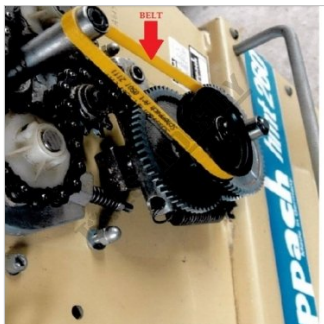

#

BELT DRIVE (FLAT) 348 x 8mm

#05012111 (YELLOW BELT)

BELT DRIVE (FLAT) 348 x 8mm

Image 2