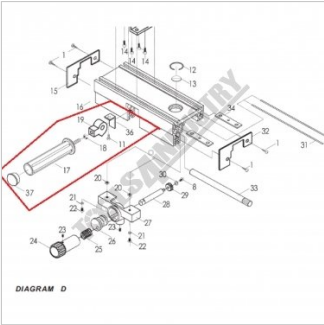

#17~19+36+37

**LOCK HANDLE**

**ASSEMBLY**

**LOCK HANDLE #17~19+36+37**

2SY4736 FENCE HANDLE  
LOCK ASSY