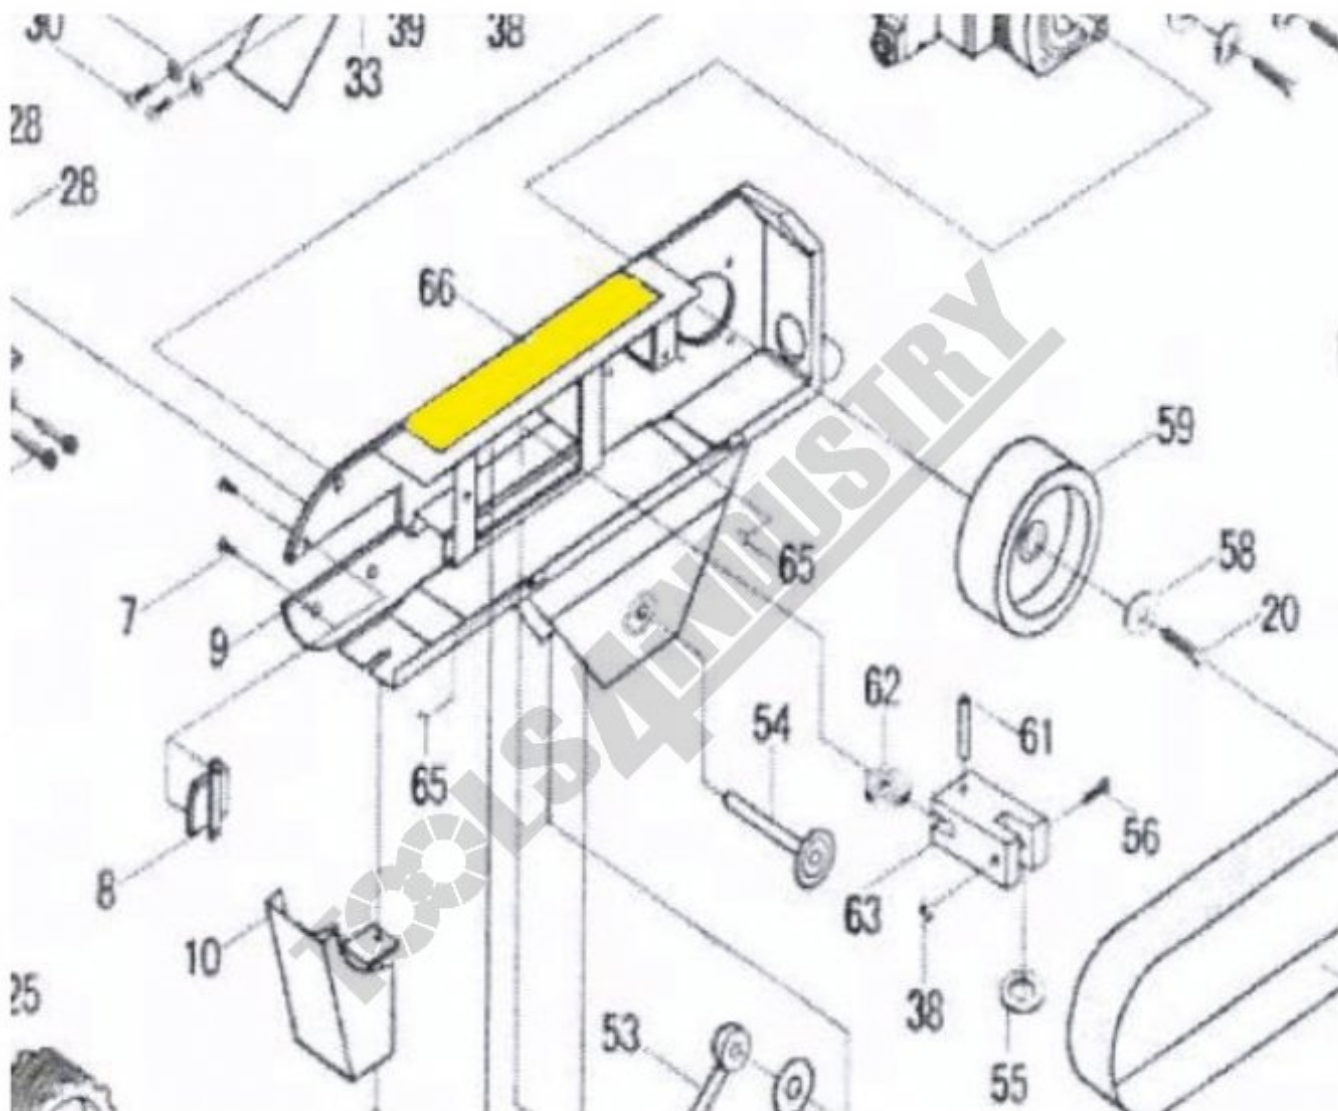

#66

GRAPHITE WEAR PAD

66	BLACK LEAD PLATE	1
----	------------------	---

GRAPHITE WEAR PAD #66