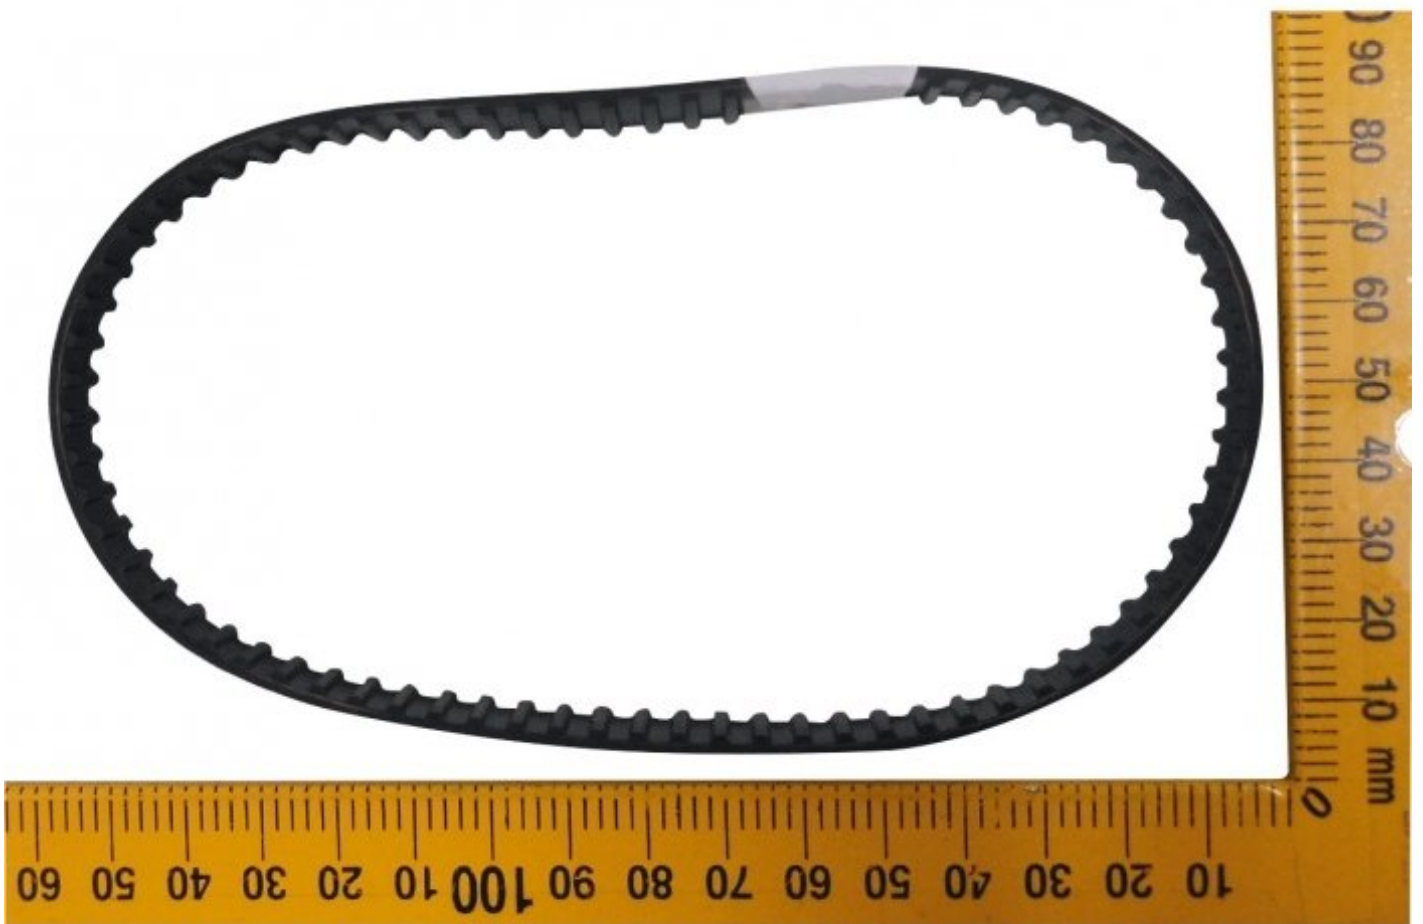

**#75**

**DRIVE BELT 10MM WIDE**

**150 XL**

**DRIVE BELT 10MM WIDE #75**

2SJ0075 DRIVE BELT width

**Specifications**

**ORDER CODE** 2SJ0075