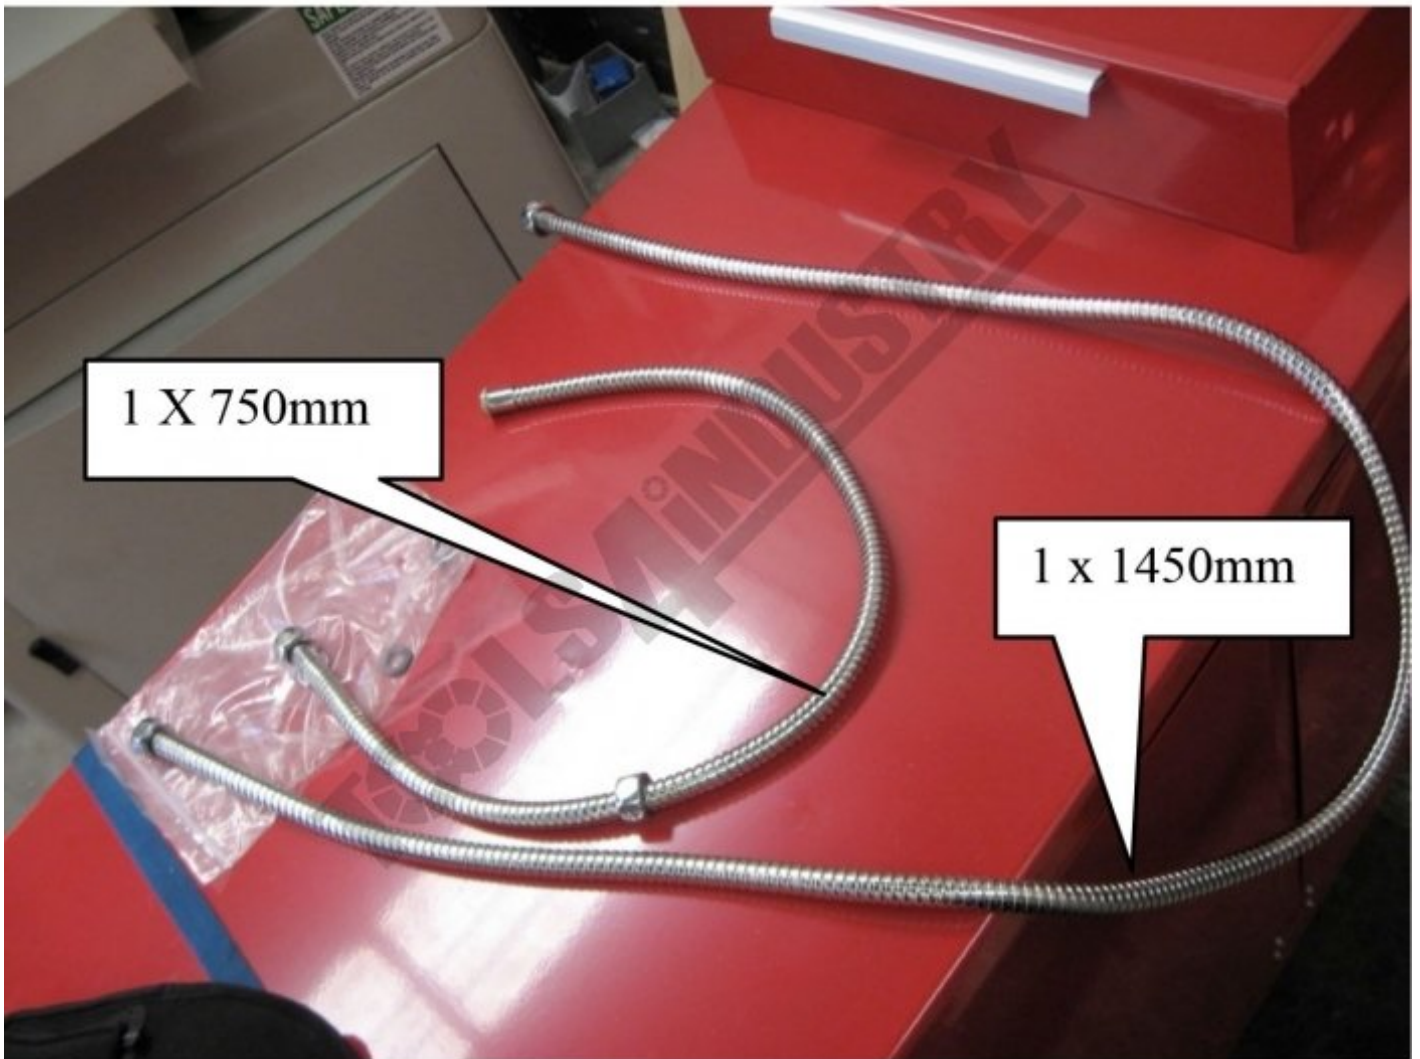

#35

COOLANT HOSE 2 PIECE

1X 750MM 1X 1450MM 3/8 THREAD

COOLANT HOSE 2 PIECE #35

Specifications

ORDER CODE	2LX9991
Type	~
Internal Hose Diameter (inch)	~
Thread End	~
Hose Length (mm)	750, 1450
Includes Flow Control Valve (Yes / No)	~