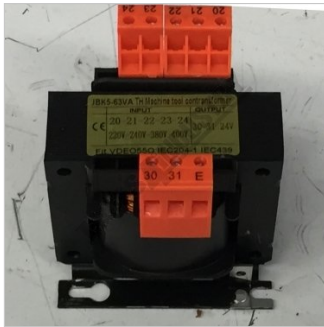

#TC

TRANSFORMER JBK5-63VA

TRANSFORMER JBK5-63VA #TC

Image 2

Specifications

ORDER CODE

~

Size