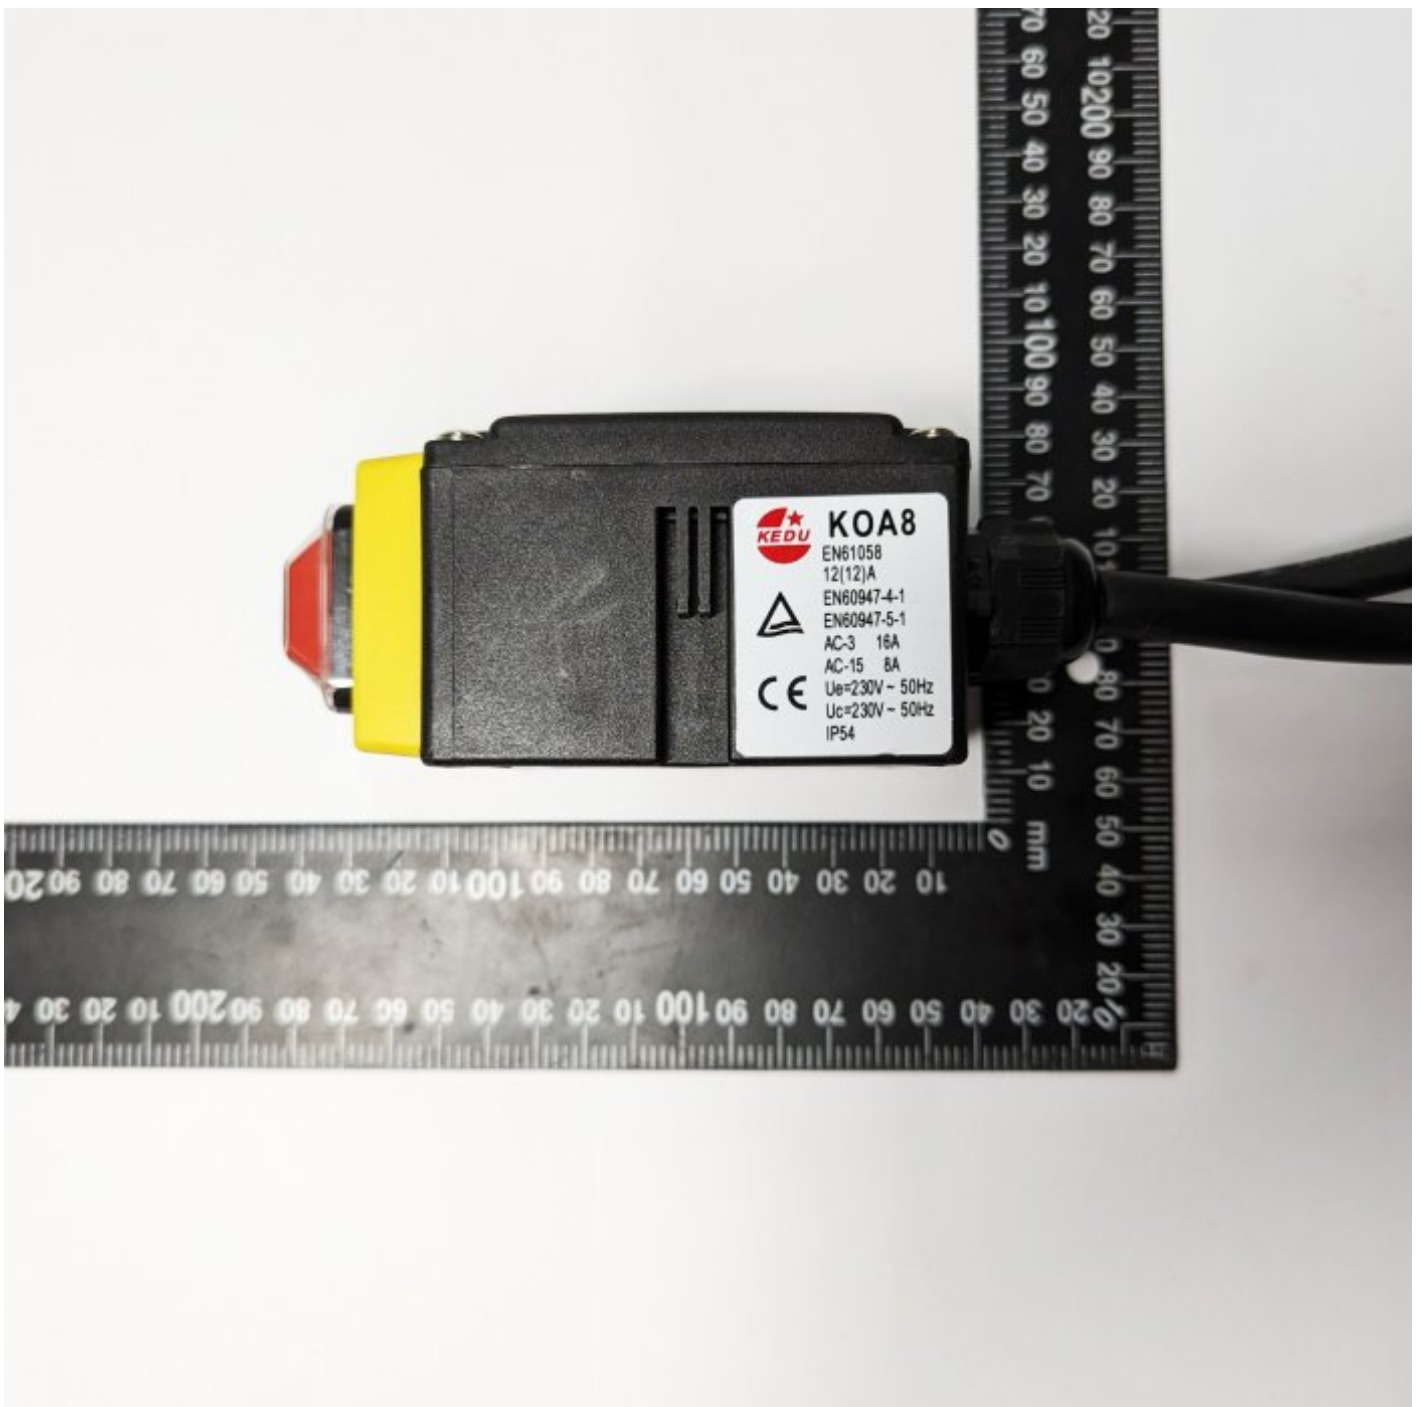

#98

SWITCH ON/OFF

KOA8

SWITCH ON/OFF #98

Front View