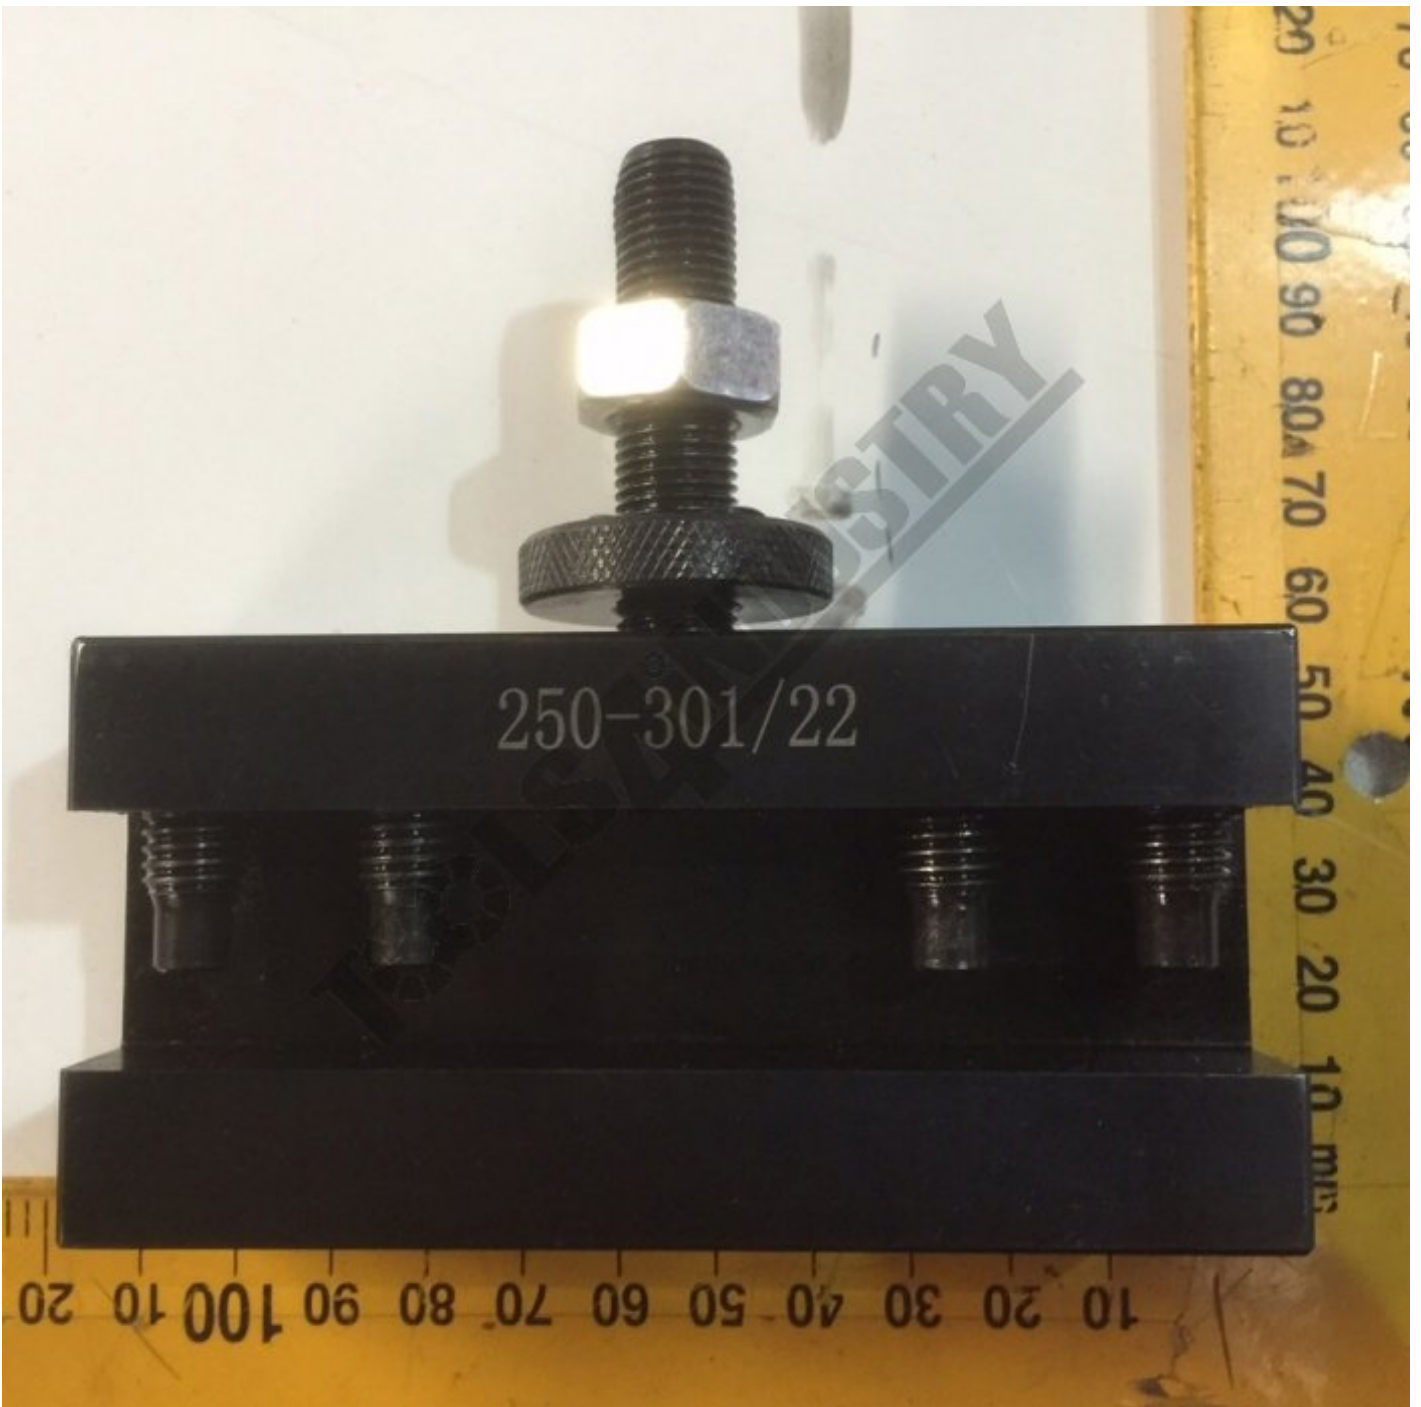

#

**TOOL HOLDER FOR QCTP**

**108MM LONG**

**TOOL HOLDER FOR QCTP #**

Image 2