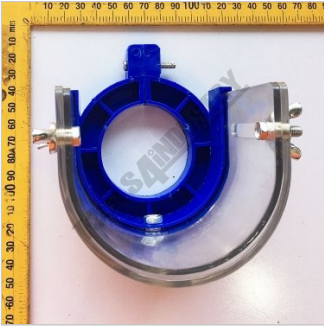

HAFCO-METALMASTER #110

CHUCK GUARD 55 DIA CLAMP

HAFCO-METALMASTER CHUCK GUARD 55 DIA CLAMP #110

Top View