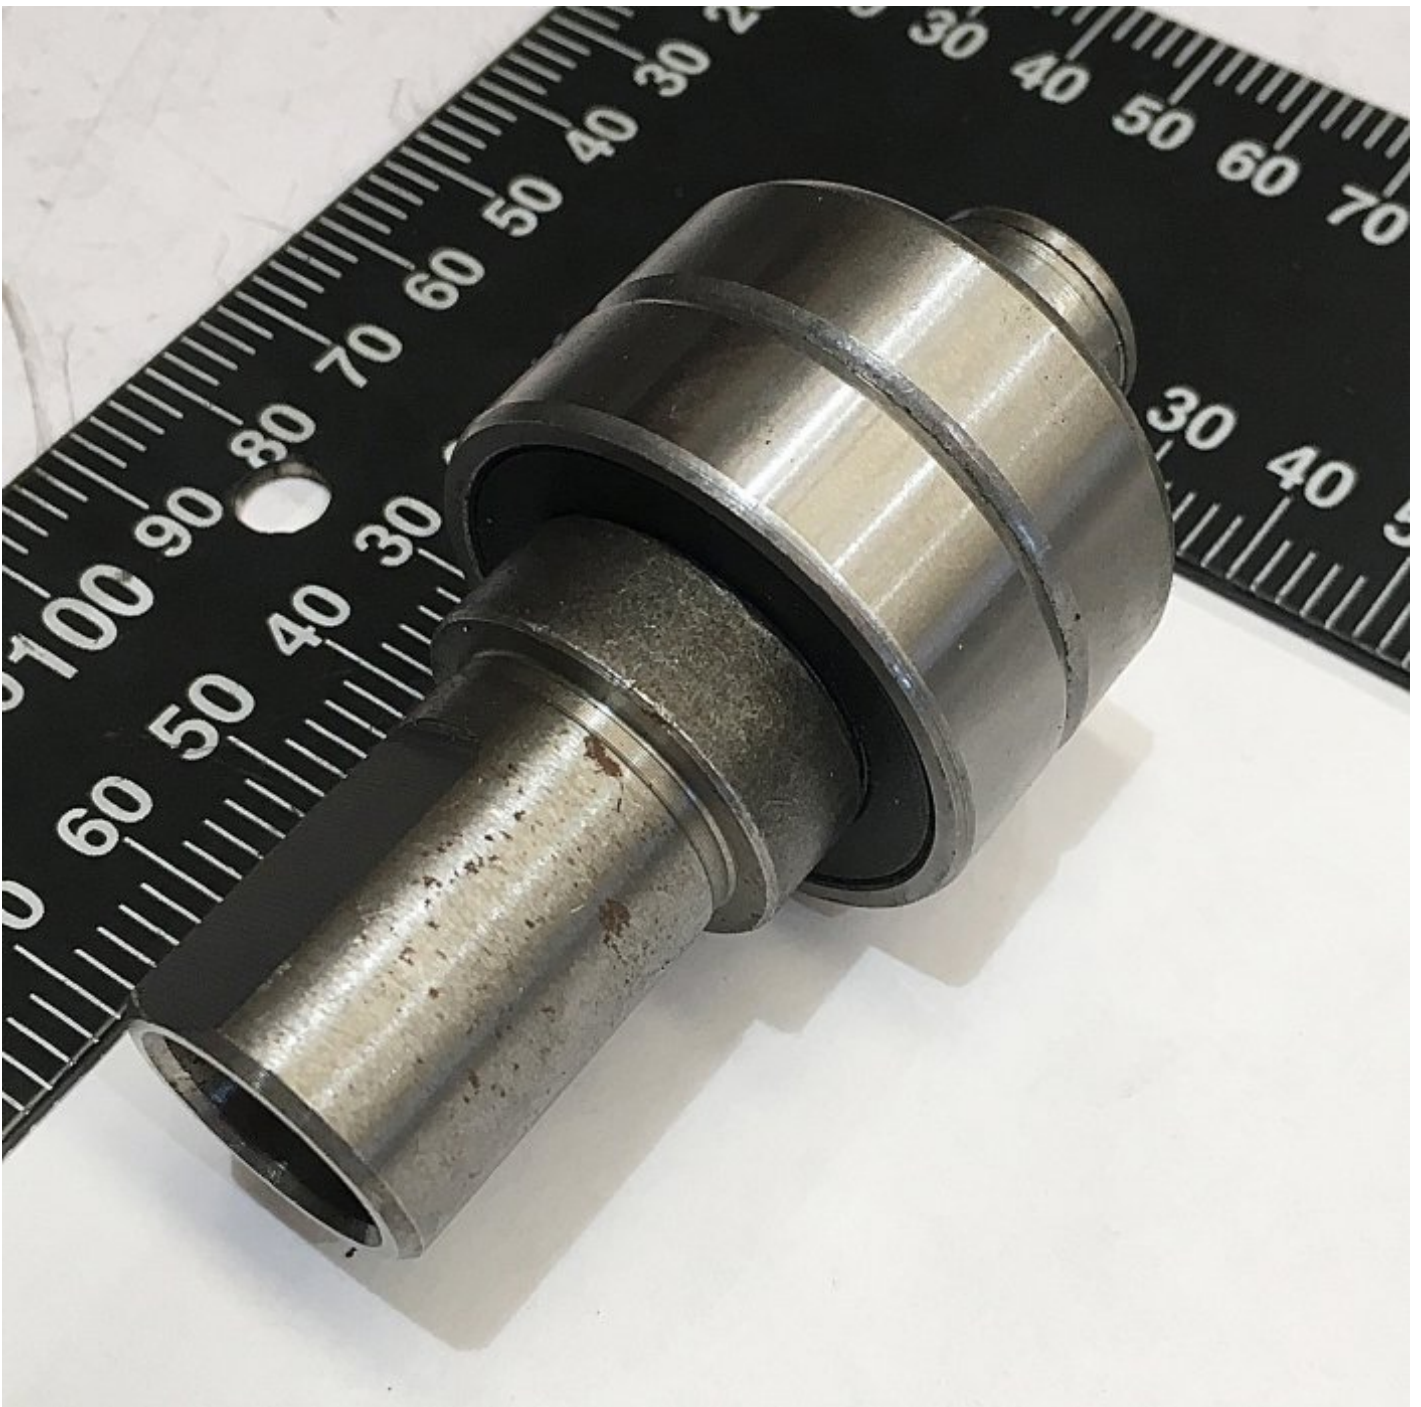

HAFCO-METALMASTER #63~65

KEYWAY SPINDLE UNIT

HAFCO-METALMASTER KEYWAY SPINDLE UNIT #63-65

Side View

Top View