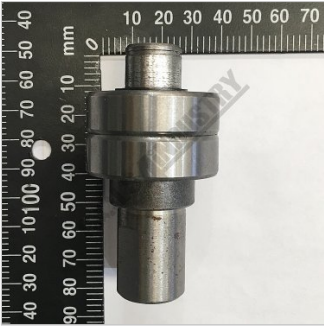

HAFCO-METALMASTER #63~65

KEYWAY SPINDLE UNIT

HAFCO-METALMASTER KEYWAY SPINDLE UNIT #63-65

Side View

Top View