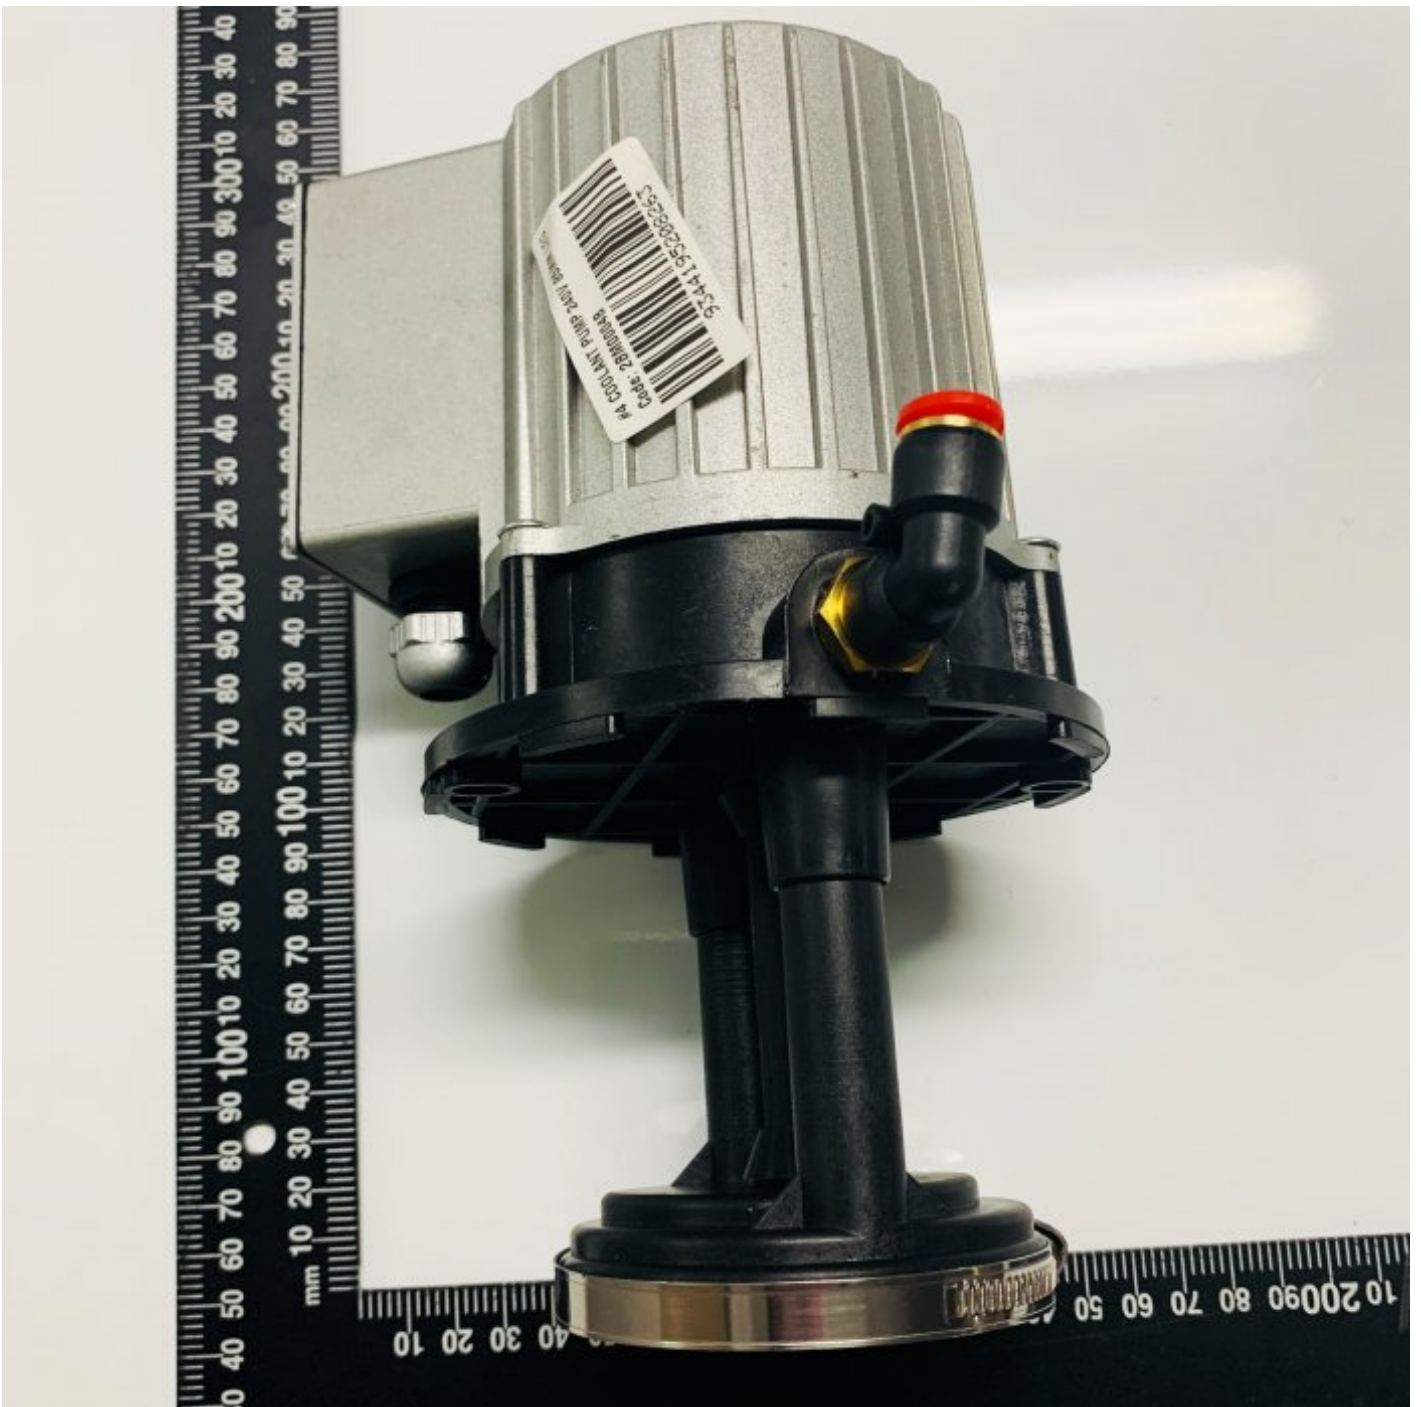

#4

COOLANT PUMP 240V 85MM LEG

(SEE 2BM0004 FOR 415V)

COOLANT PUMP 240V 85MM LEG #4

Image 2

Image 3

Specifications

ORDER CODE	~
MODEL	~
Type	~
Tank Capacity (Litre)	~
Discharge at 1 metre Lift (L/min)	~
Length (L) (mm)	~
Submerge Depth (L1) (mm)	~
4 Mount Holes (PCD) (mm)	~
Threaded Outlet (BSPT)	~
A (mm)	~
B (mm)	~
C (mm)	~
D (mm)	~
E (mm)	~
F (mm)	~
G (mm)	~
H	~
I (mm)	~
J (mm)	~
K (mm)	~
Motor Power (hp)	~
Voltage / Amperage (V / amp)	~
Dimensions (L x W x H) (mm)	~
Nett Weight (kg)	~