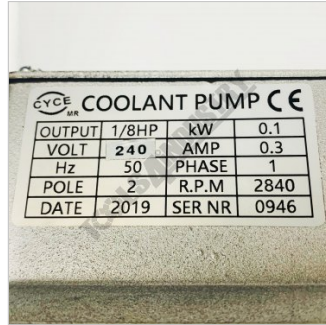

#4

COOLANT PUMP 240V 85MM LEG

(SEE 2BM0004 FOR 415V)

COOLANT PUMP 240V 85MM LEG #4

Image 2

Image 3

Specifications

ORDER CODE	~
MODEL	~
Type	~
Tank Capacity (Litre)	~
Discharge at 1 metre Lift (L/min)	~
Length (L) (mm)	~
Submerge Depth (L1) (mm)	~
4 Mount Holes (PCD) (mm)	~
Threaded Outlet (BSPT)	~
A (mm)	~
B (mm)	~
C (mm)	~
D (mm)	~
E (mm)	~
F (mm)	~
G (mm)	~
H	~
I (mm)	~
J (mm)	~
K (mm)	~
Motor Power (hp)	~
Voltage / Amperage (V / amp)	~
Dimensions (L x W x H) (mm)	~
Nett Weight (kg)	~