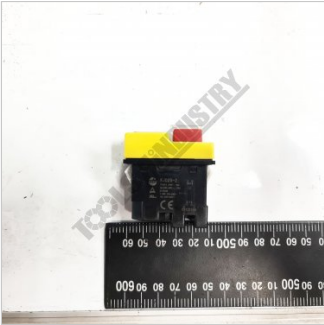

HAFCO-WOODMASTER #112

SWITCH ON/OFF KJD20-2

240V 10A - 4 PIN

HAFCO-WOODMASTER SWITCH ON/OFF KJD20-2 #112

Side View

Back View

Specifications

ORDER CODE ~