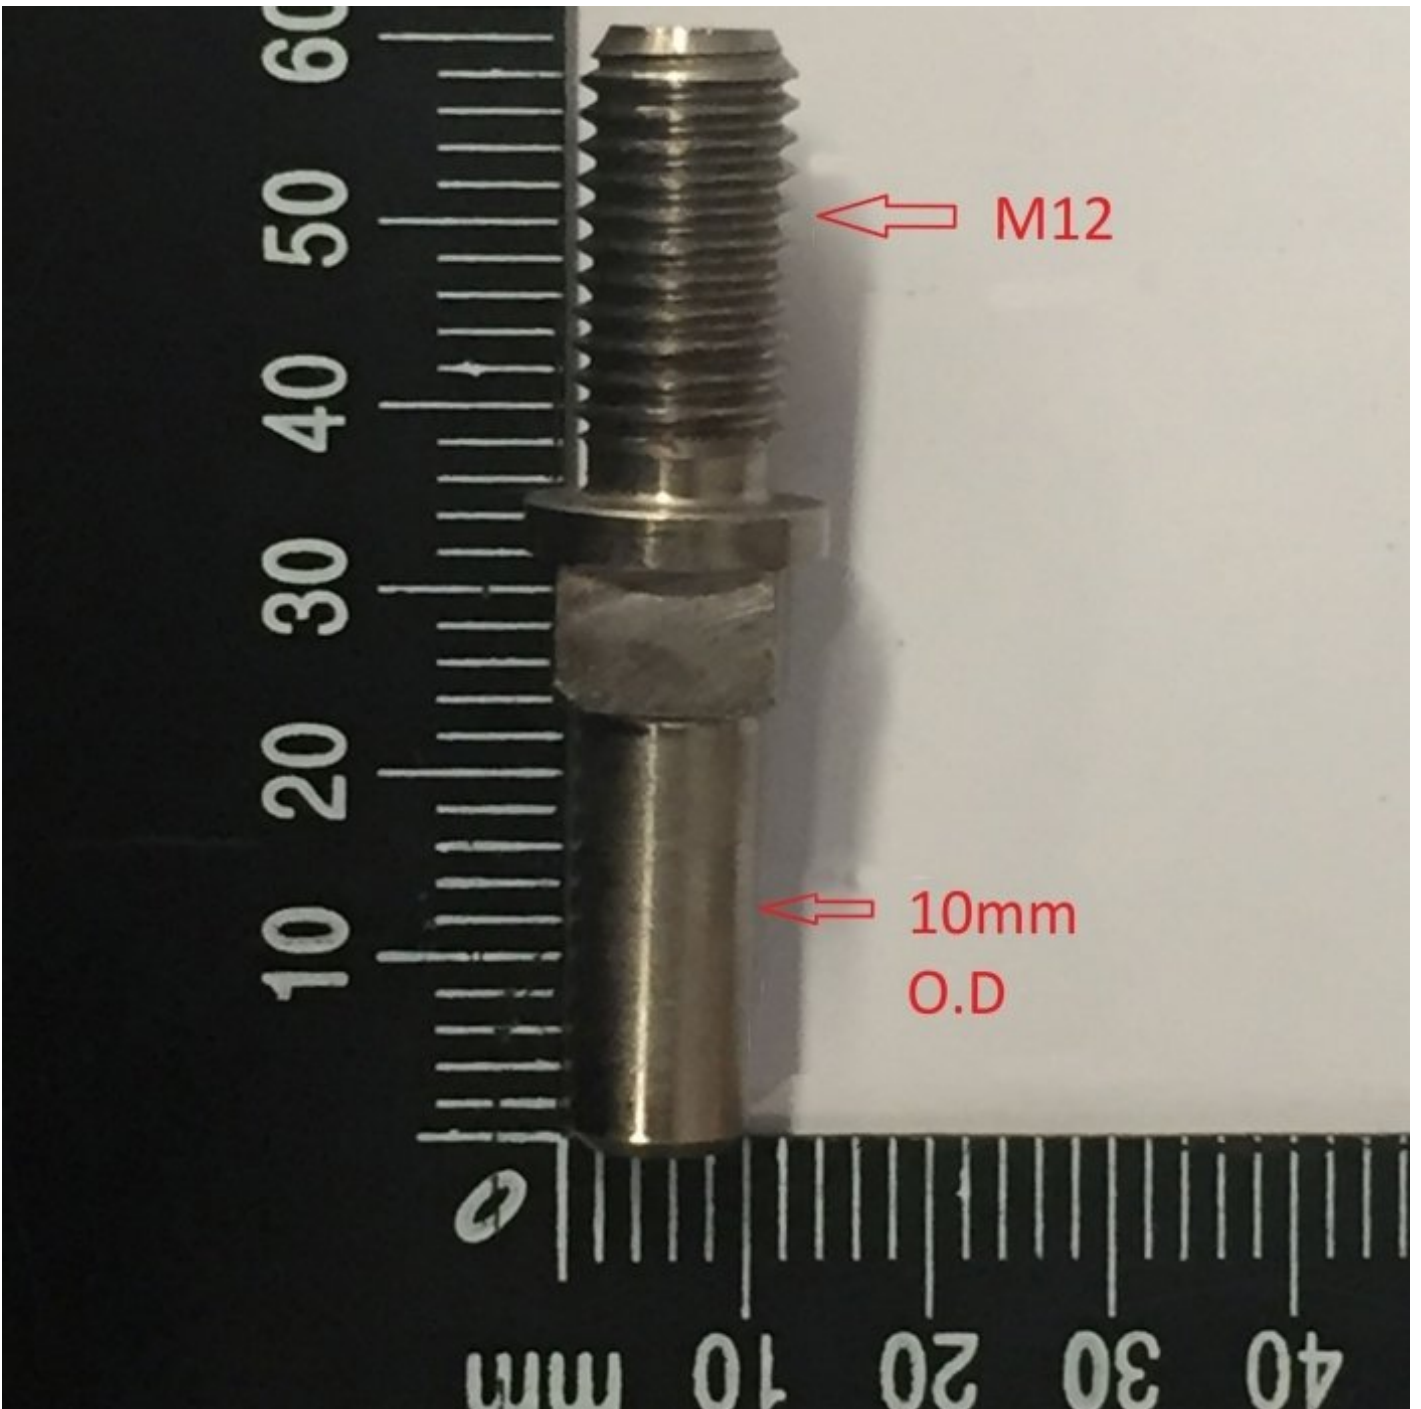

HAFCO #16

BLADE SHAFT

HAFCO BLADE SHAFT #16

Specifications

ORDER CODE ~ ~